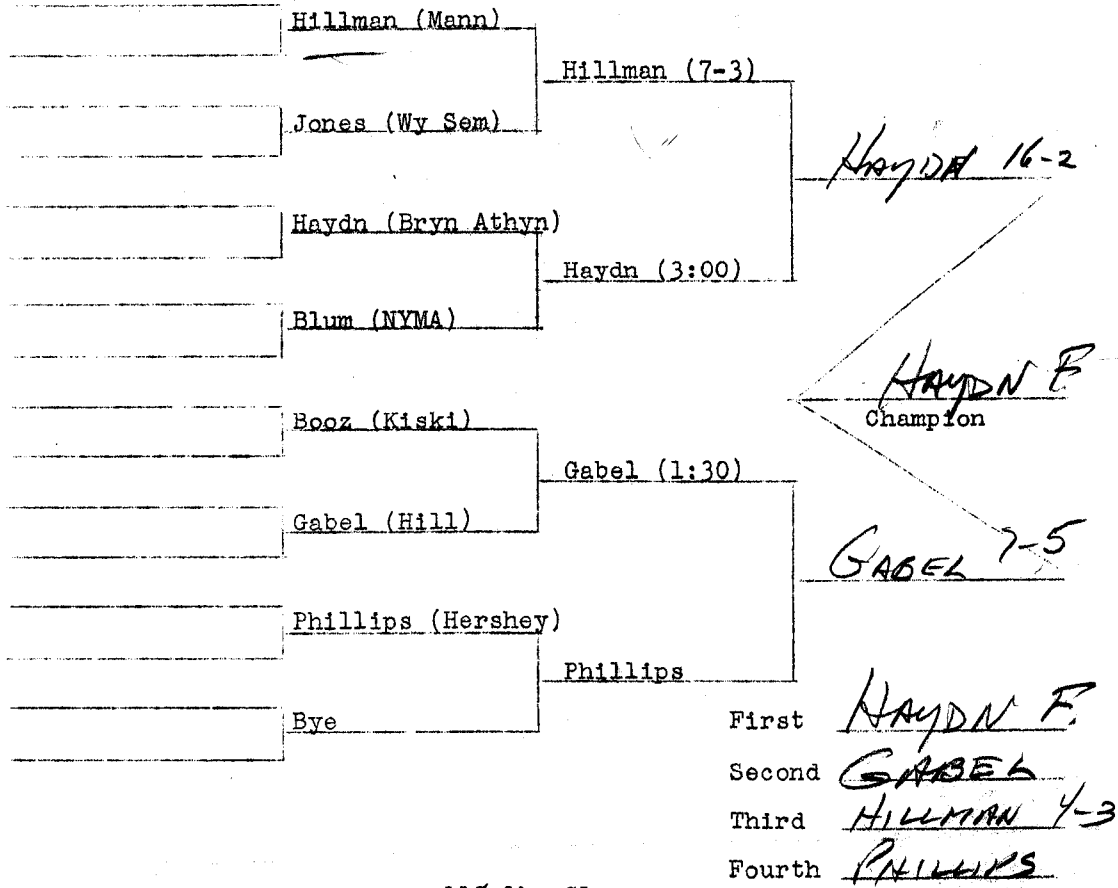

1950
NAT'L PREPS

106 lb. Class

115 lb. Class