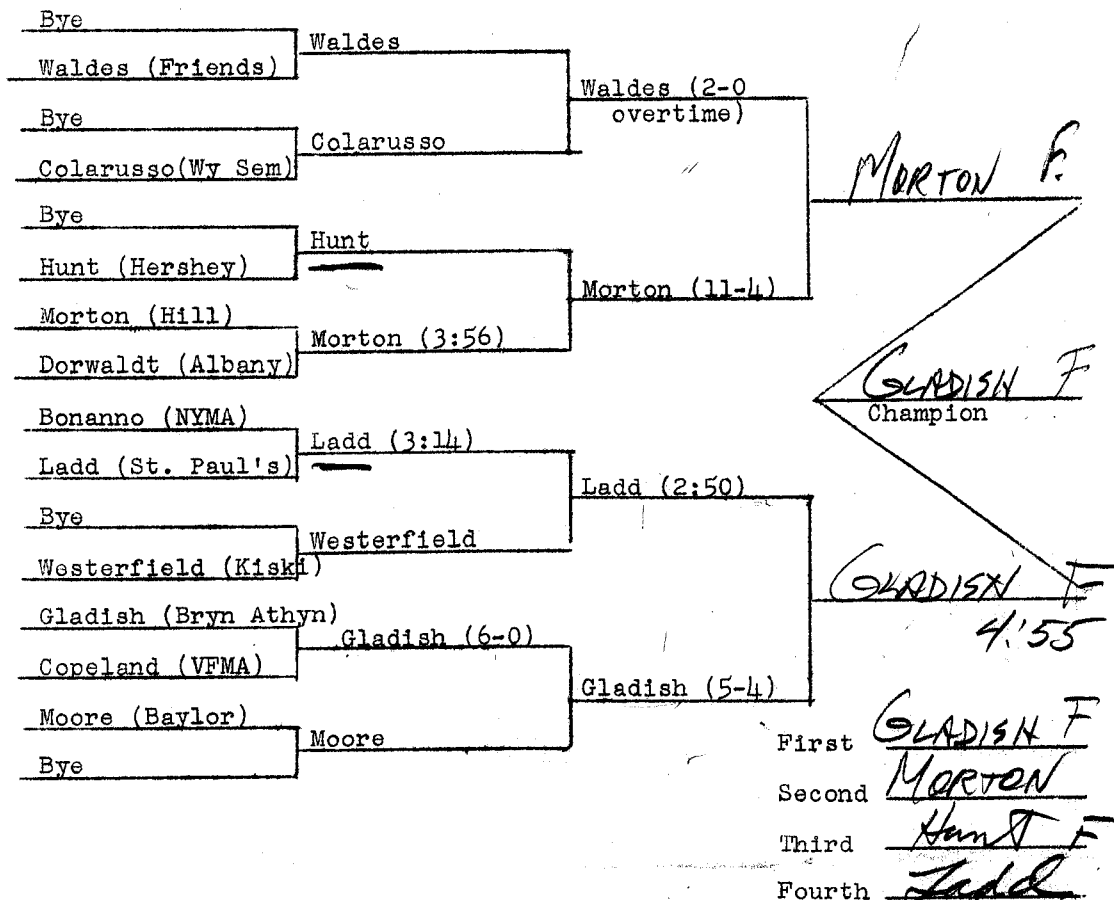

141 lb. Class

148 lb. Class

- First Vogt 3-2
- Second Stowell
- Third Boehm 4-1
- Fourth Jones

157 lb. Class

- First Mergen 4-0
- Second MAUSSNER
- Third Schaff 11-2
- Fourth Van Cleave

168 lb. Class

Unlimited Class