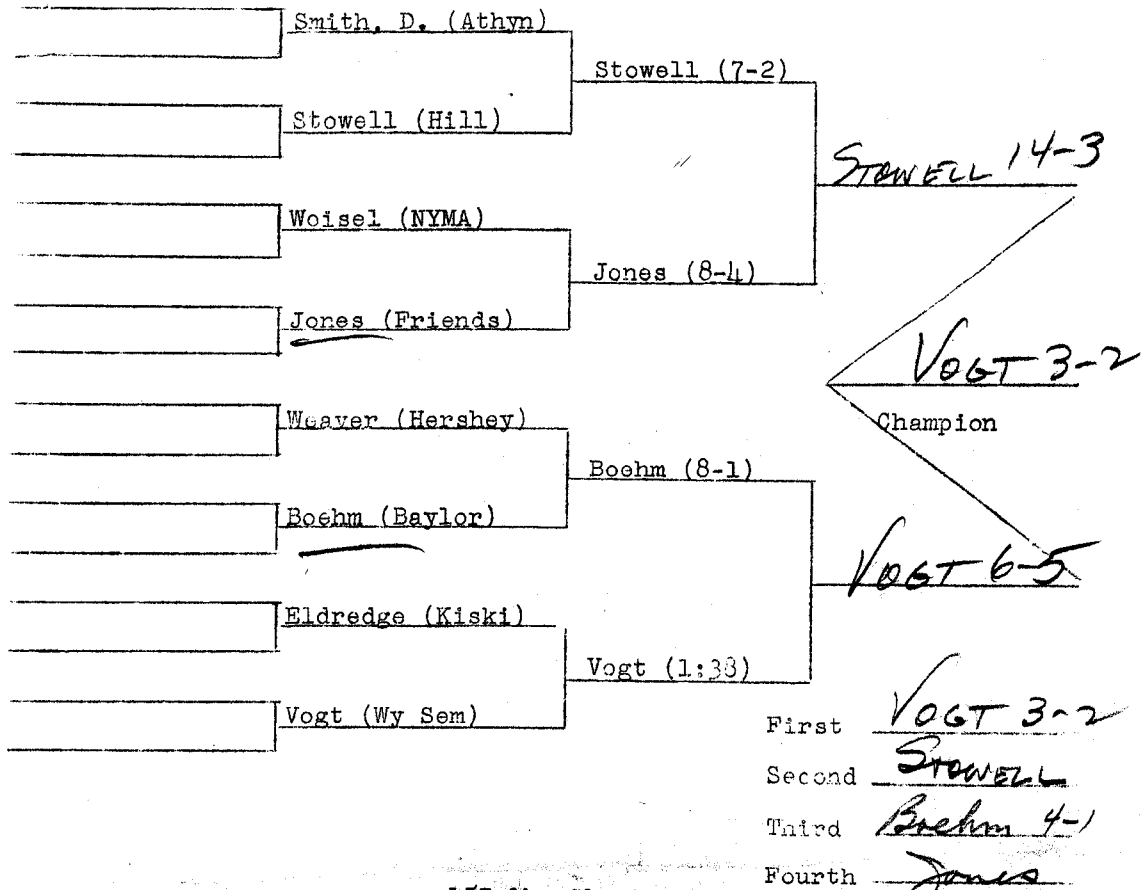

141 lb. Class

148 lb. Class

- First Vogt 3-2
- Second Stowell
- Third Boehm 4-1
- Fourth Jones

157 lb. Class

- First Mergen 4-0
- Second MAUSSNER
- Third Schaff 11-2
- Fourth Van Cleave

168 lb. Class

Unlimited Class