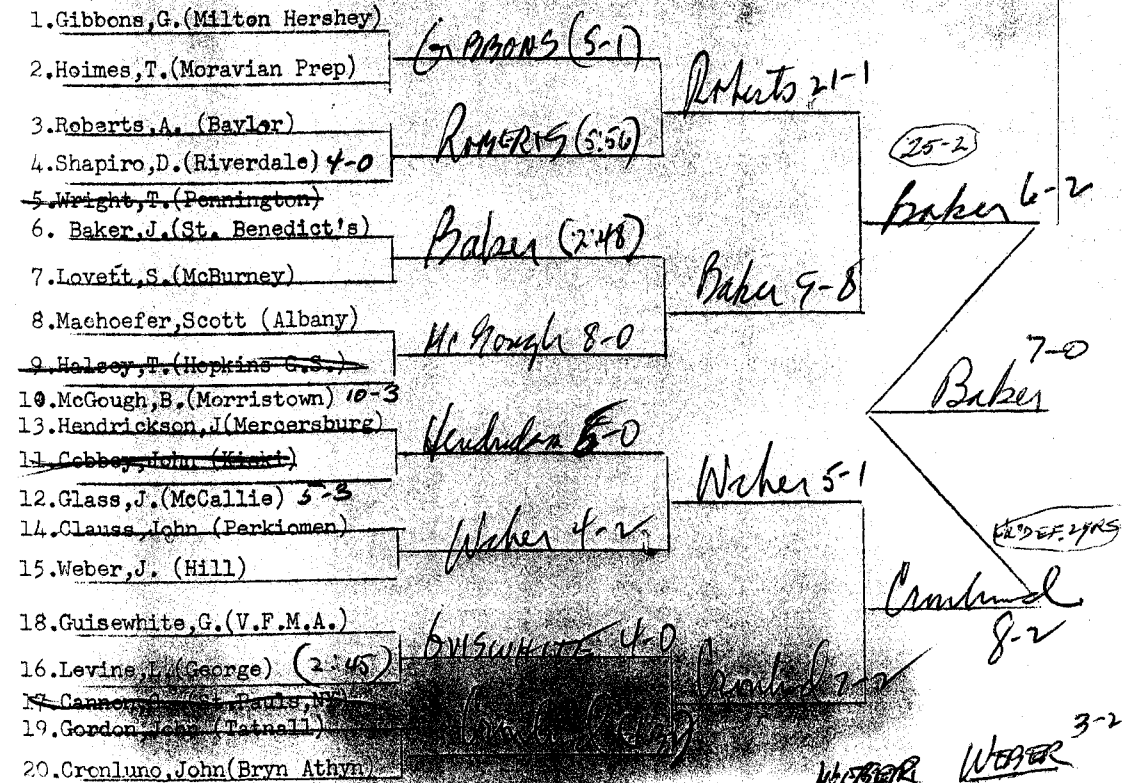

Shapiro
Wright }

Halsey
McGough }

Cobbe
Glass }

Levine
Cannon }

WEBER
ROBERTS
WEBER 3-2