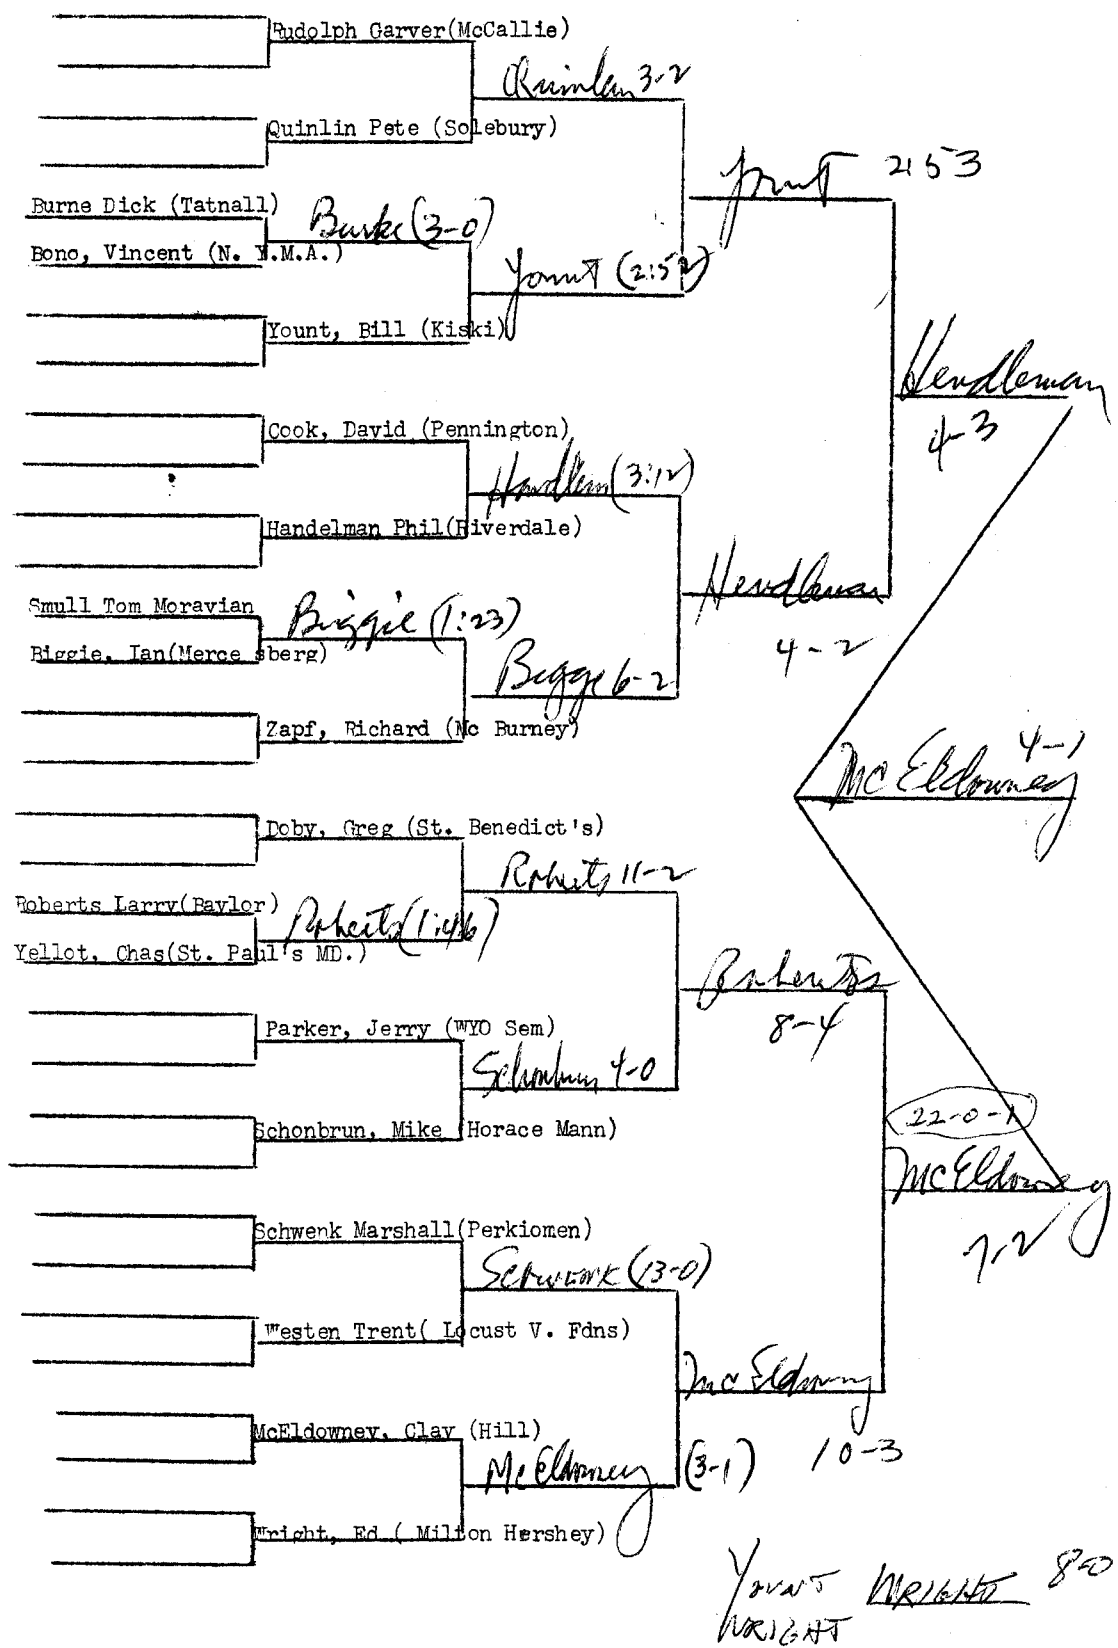

148 lb Class