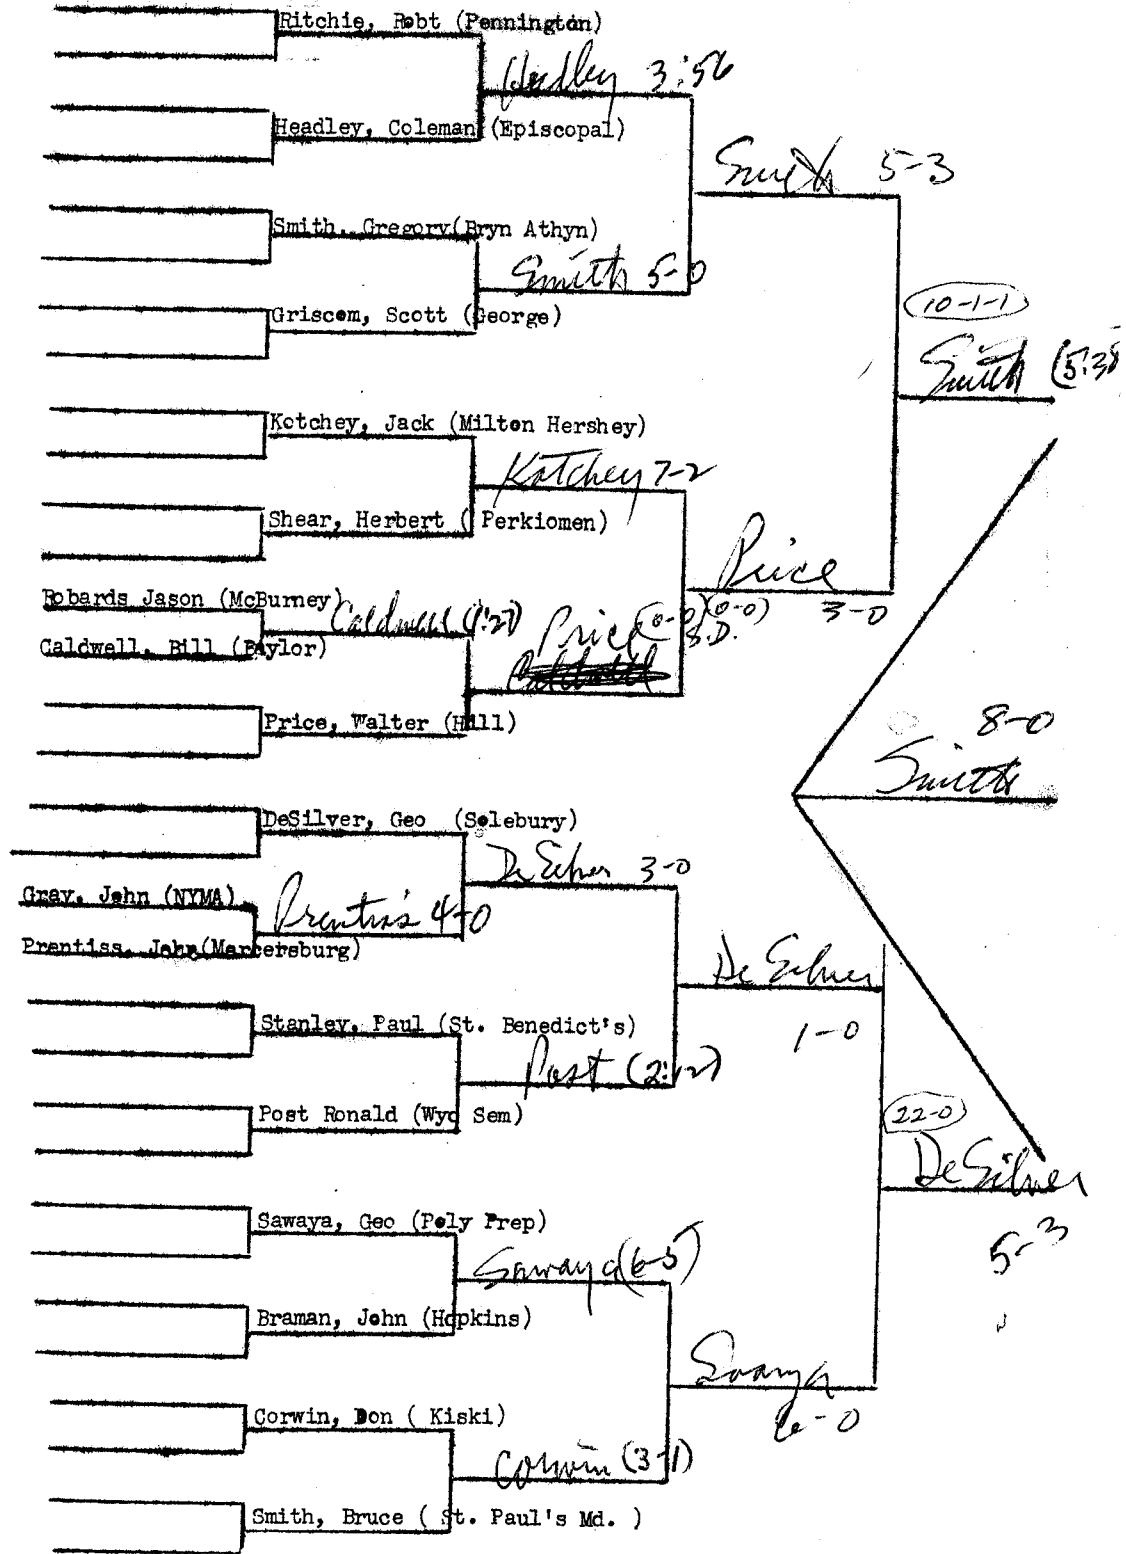

168 lb Class

GRISCOM 5-2
POST