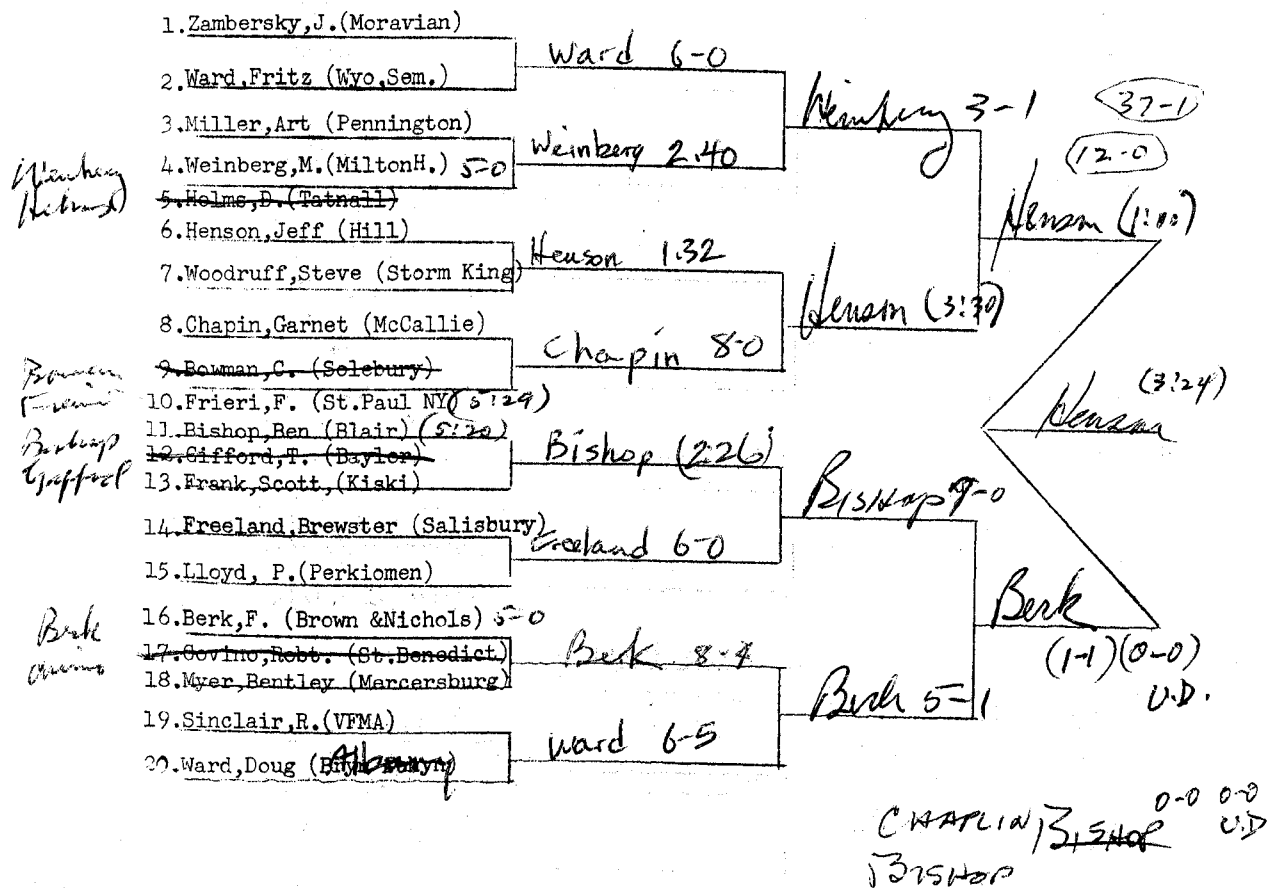

130 lb. Class