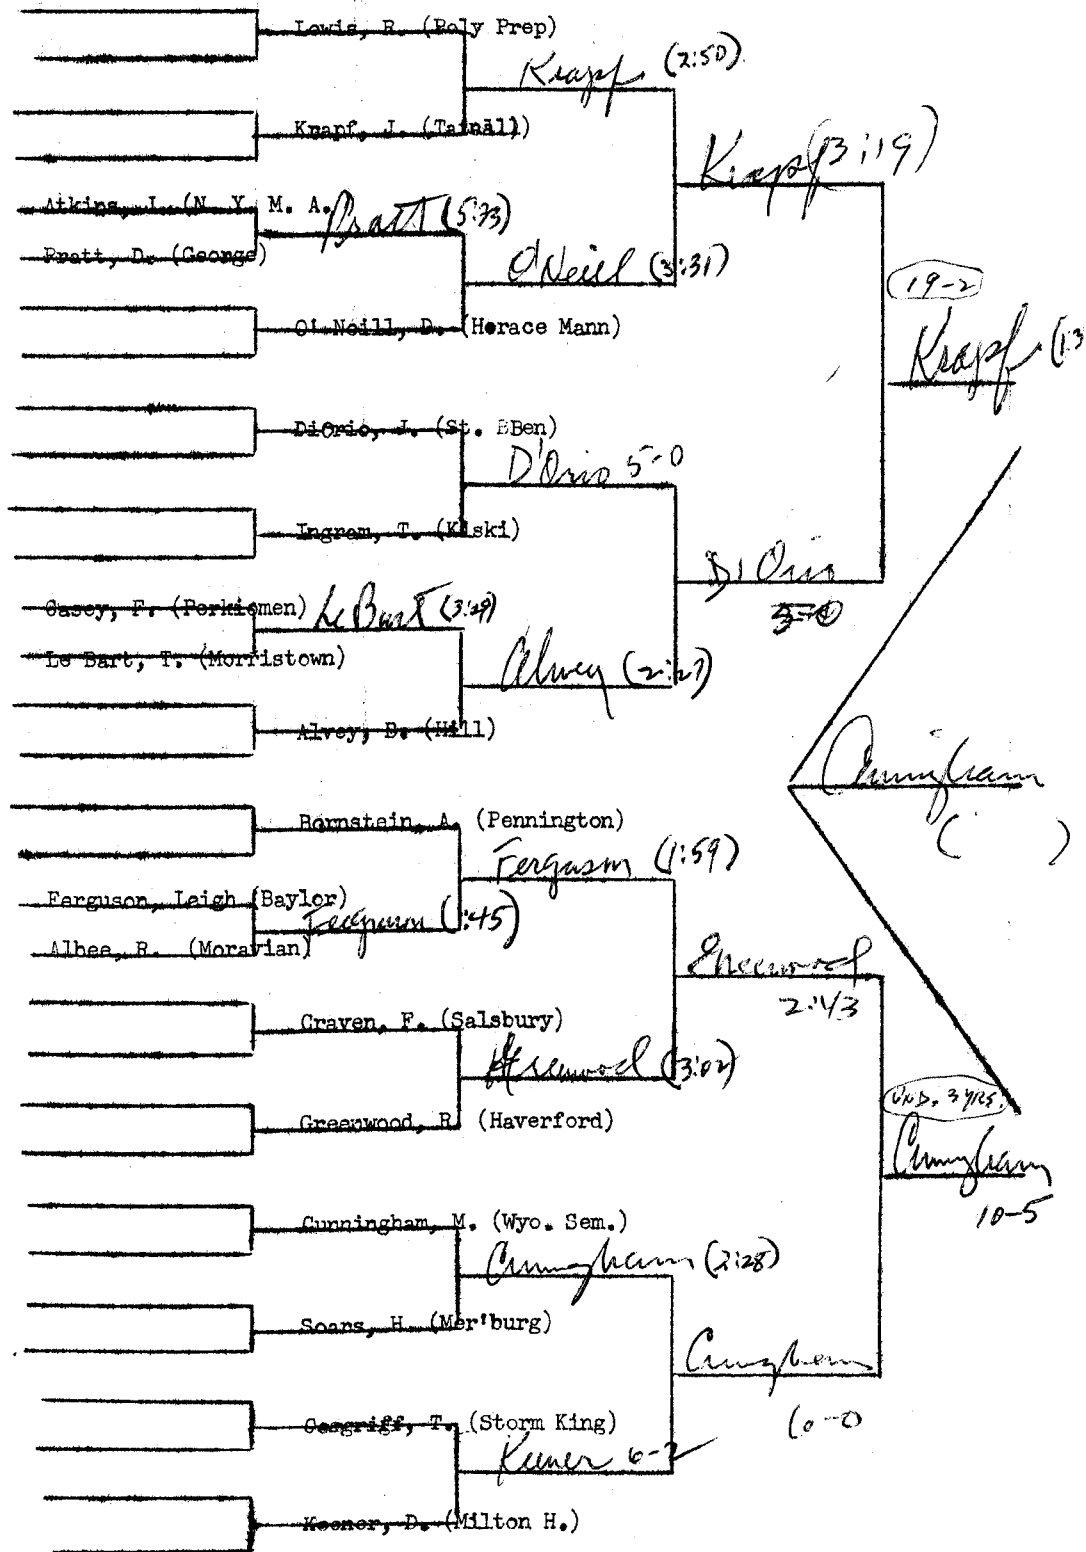

DiOrto Keener 7-0
KEENER