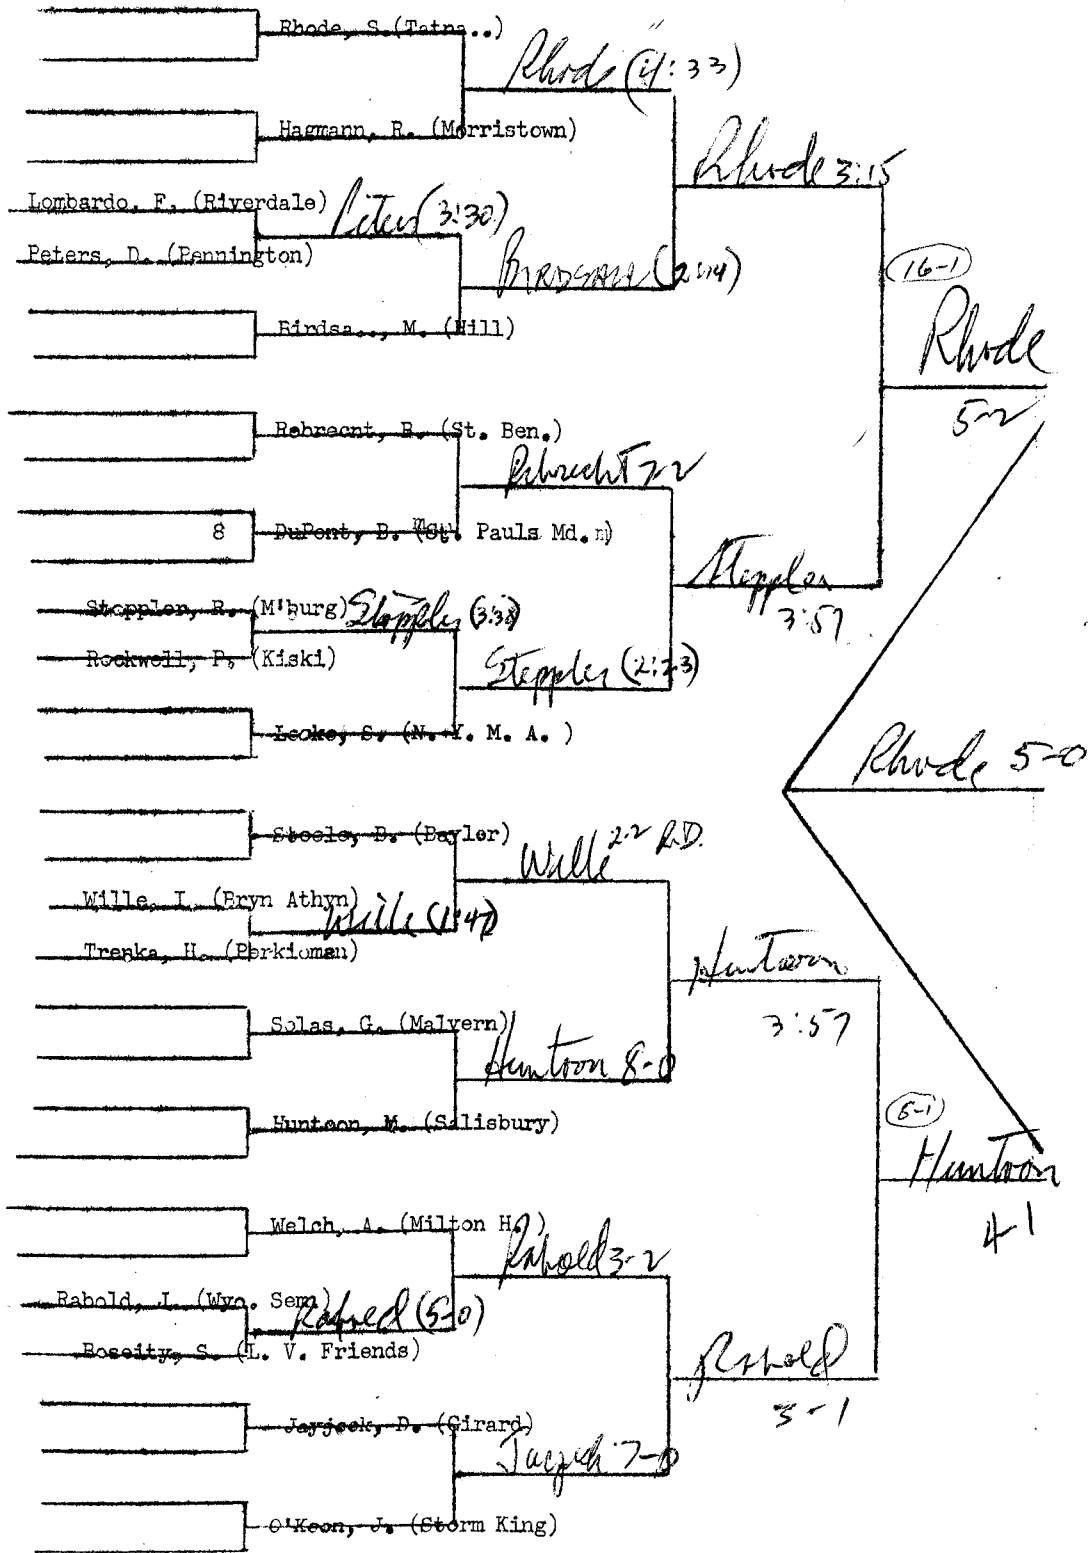

Birdsall Birdsall
Willie
55
1-1 U.D.