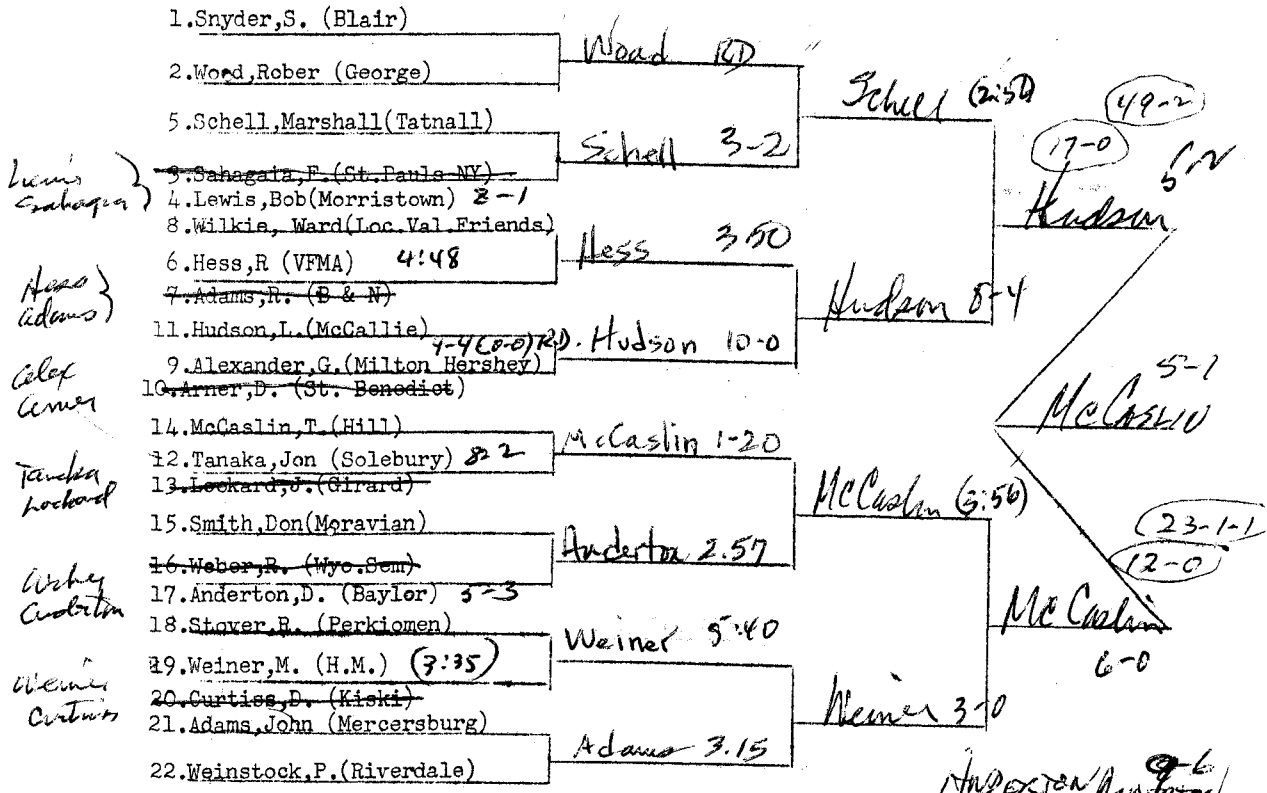

123 lb. Class