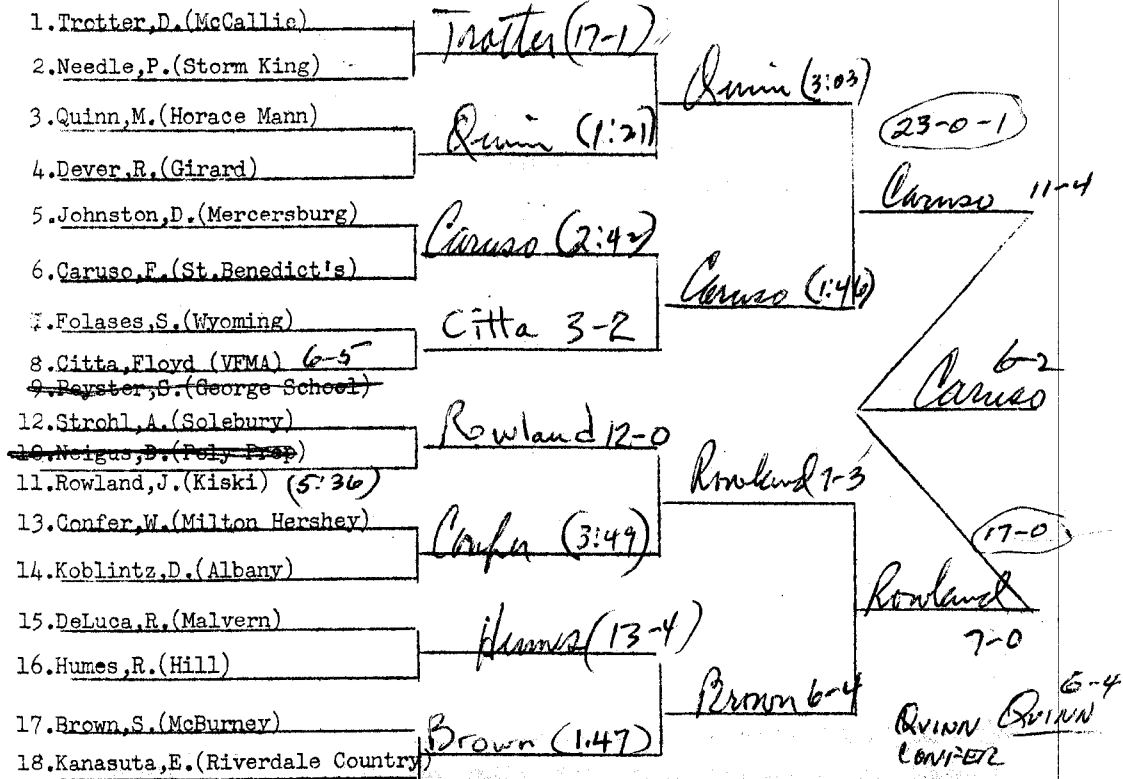

106 lb. Class

Citta
Reyster }

Rowland
Neigus }

115 lb. Class