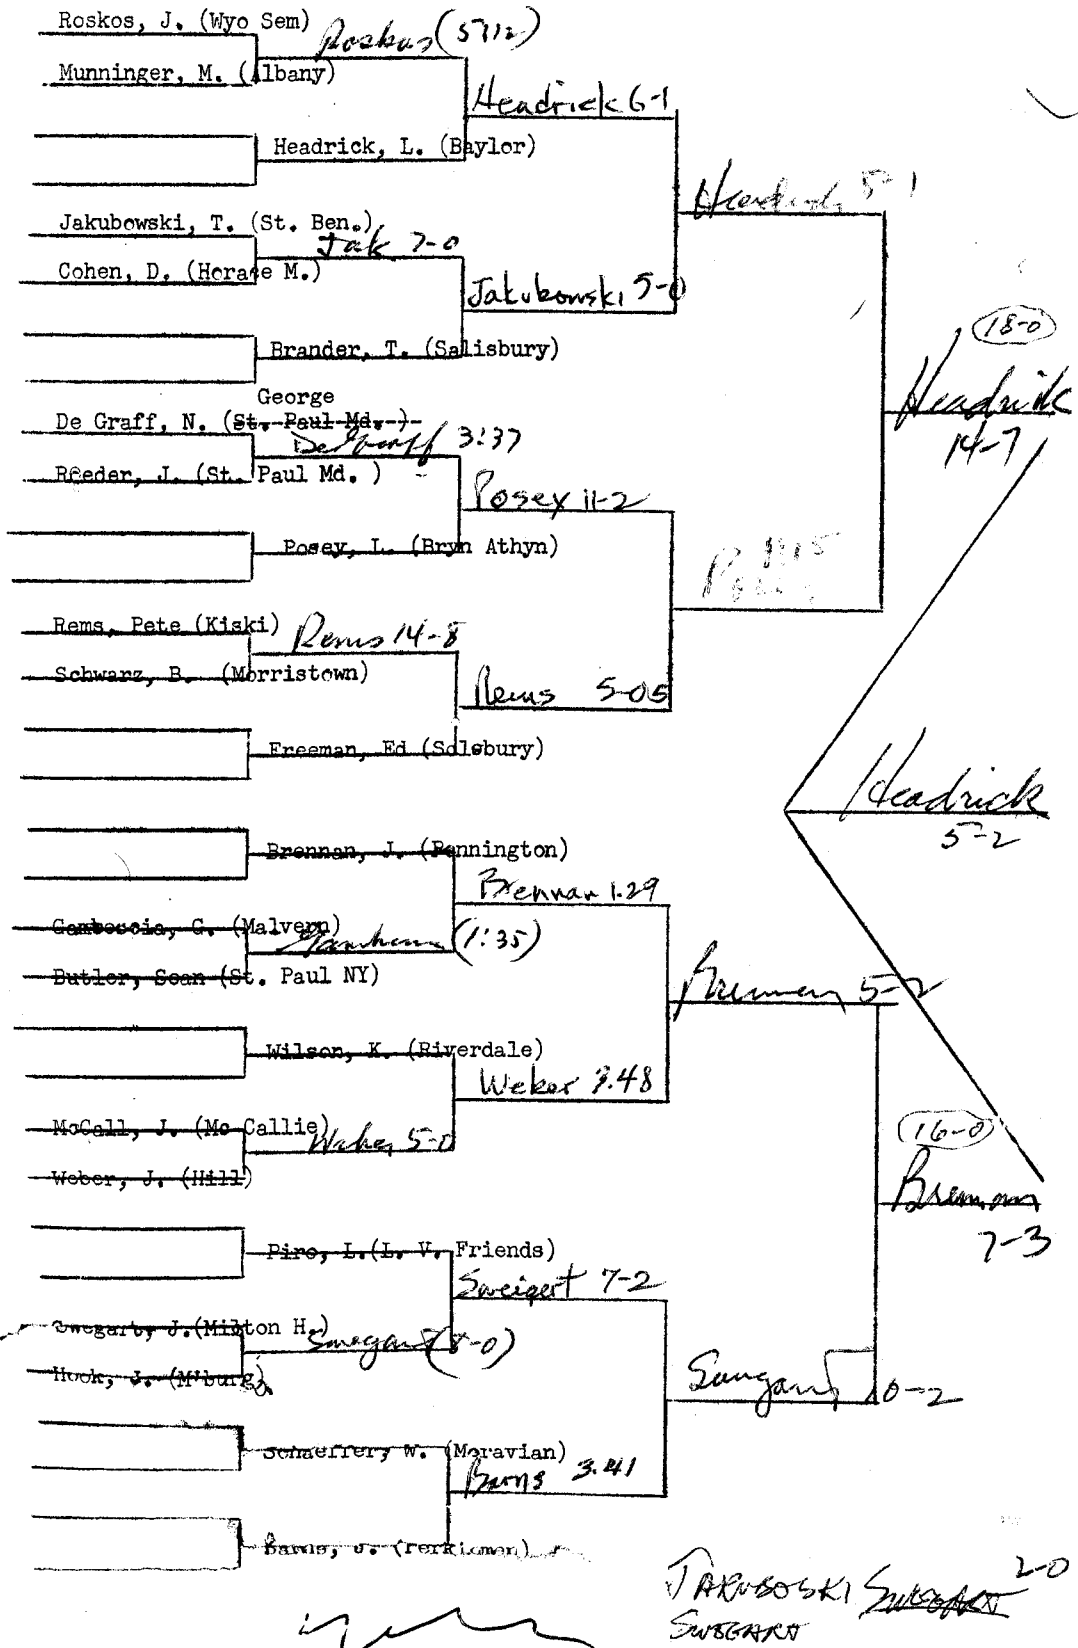

30th Annual Tournament
College Preparatory Schools and Academies Wrestling
Championships

Academy of the New Church	Mercersburg Academy
Albany Academy	Milton Hershey School
Baylor School	Moravian Prep
Flair Academy	Morristown School
Browne and Nichols School	New York Military Academy
Episcopal Academy	Pennington School
George School	Perkiomen Prep
Girard College High School	Poly Prep Country Day School
Hackley School	Riverdale Country School
Haverford School	Salisbury School
3 Hill School	St. Benedict's Preparatory
Hopkins Grammar School	St. Paul's School (Maryland)
Horace Mann School	St. Paul's School (New York)
Kiskiminetas Springs School	Solebury School
Locust Valley Friends School	Storm King School
Malvern Preparatory	Tatnall School
McBurney School	Valley Forge Military Academy
McCallie School	Wyoming Seminary

Halsey
McGough }

Cobbe
Glass }

Levine
Cannon }

WEBER
ROBERTS
WEBER 3-2

123 lb. Class

130 lb. Class

141 lb.

EADURE 3-1
 COLEMAN EADURE

First Place - 10 points, second place 7 points, third place 4 points, and fourth place 2 points. One point for each match won by a fall, default or forfeit.