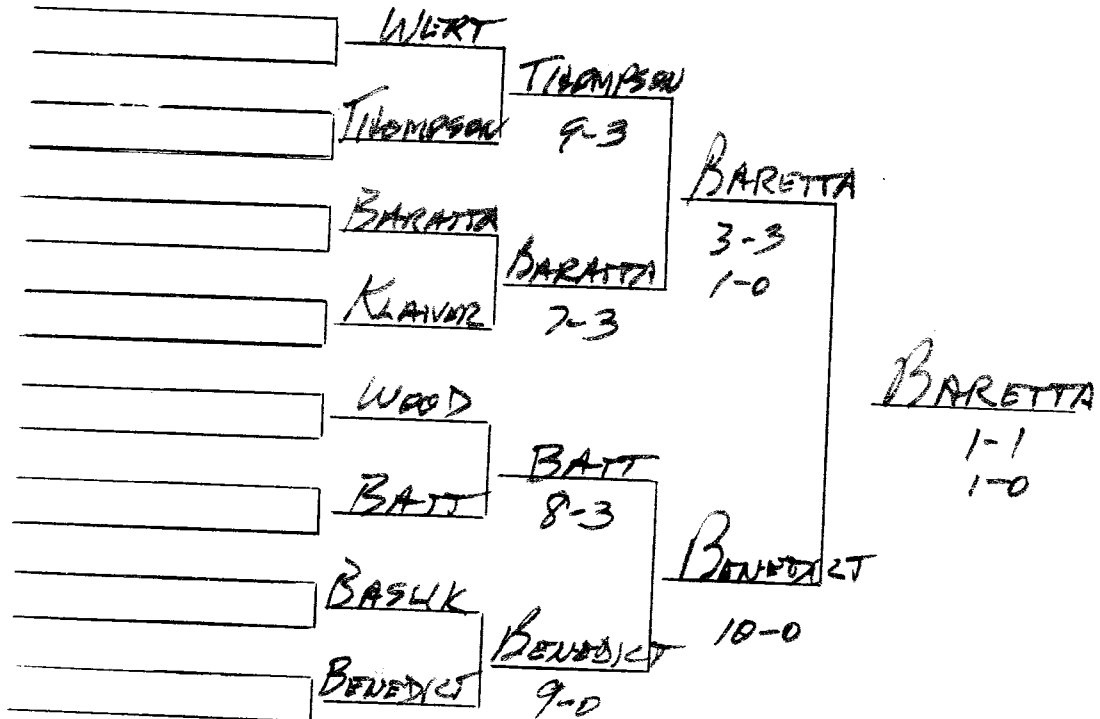

- SHORT, St. Benedicts
- WHEELER, Baylor
- OSBORNE, Univ.
- BYE

168 lb. CLASS

GRAFF, Oakwood
LIEBERMAN, Blair

178 lb. CLASS

BYE
Fields, Mercersburg
BYE
Wert, Hill
Thompson, Baylor
Broadus, Lawrenceville
Hyatt, New Church
BYE
BYE
Baretta, Penn Charter
Manilla, Trinity
Konowicz, St. Benedict's
BYE
Campbell, M. Hershey
BYE
Klaiver, Manlius
BYE,
Wood, Taft
Fenster, Horace Mann
White, McCallie
BYE
Batt, Episcopal
Grundberg, Poly Prep
BYE
BYE
Bryan, Univ.
Baslik, Worcester
Ridings, Montclair
Benedict, Suffield
Von Brunn, St. Andrews
Starenier, Phelps
BYE