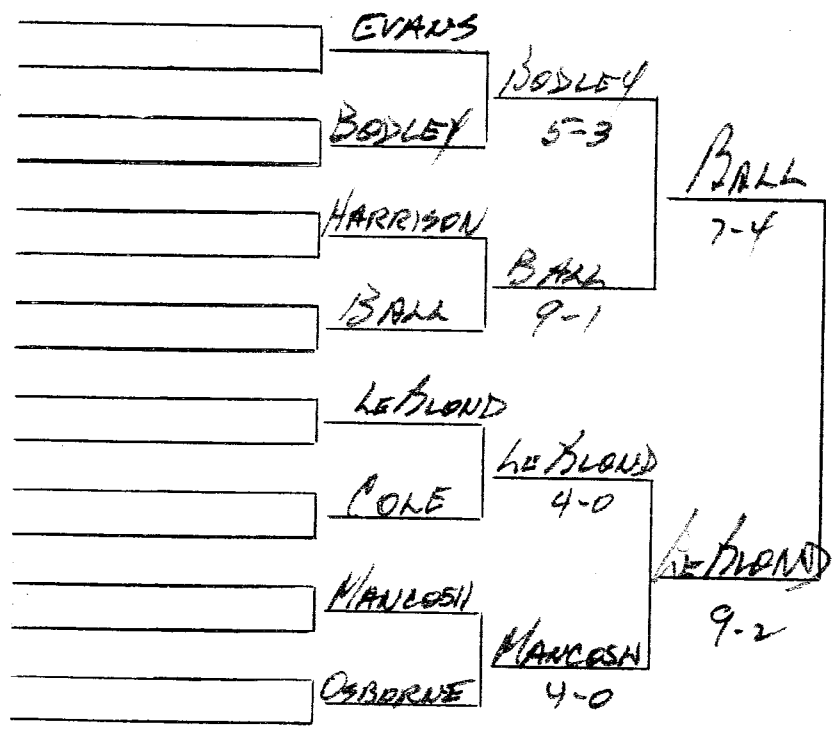

158 lb. CLASS

- BYE
- EVANS, Trinity
- SPECTOR, Albany
- WOODHULL, Pennington

- BYE
- SUTHERLAND, Mercersburg
- BODLEY, Hill
- WEBB, Montclair

- BYE
- MARTIN, Williston
- ROBINSON, McCallie
- HARRISON, St. Christopher

- BYE
- HANNAH, Christ
- BALL, Lawrenceville
- COURI, Poly Prep

- CLOWE, Oakwood
- PROLOPICK, M. Hershey
- LeBLOND, Canterbury
- BYE

- KLING, Blair
- COLE, New Church
- STEPHENS, St. Andrews
- BYE

- FOIT, Morristown
- MANCOSH, Shady Side
- WALKER, Wes. Reserve
- BYE

- SHORT, St. Benedicts
- WHEELER, Baylor
- OSBORNE, Univ.
- BYE