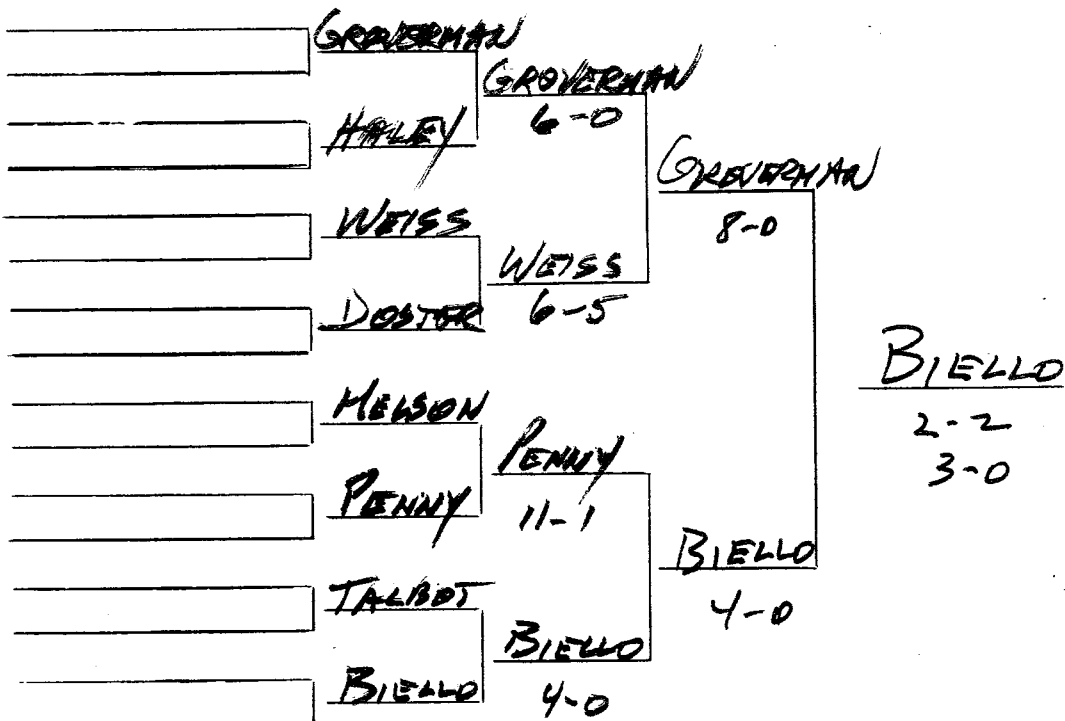

118 lb. CLASS

BYE
GROVERMAN, Haverford
ALBRIGHT, Friends
MILLER, Hawken

DILLARD, Episcopal
HALEY, Hopkins
LUFF, Germantown
VINCENT, Salisbury

MURPHY, Trinity
SPRADLIN, Hargrave
WEISS, Univ.
CORBETT, Monson

WALLACE, M. Hershey
MEEKER, Wyoming
BYE
DOSTER, Baylor

BYE
GALDIERI, Morristown
MELSON, Christ
REIFF, Poly Prep

PENNEY, Hill
CLAGETT, St. Andrews
WIGGAN, Oakwood
HARBER, McCallie

GIUNTA, NYMA
PEMBRIDGE, Manlius
MOORE, St. Albans
TALBOT, Montclair

BABCOCK, Blair
LOOMIS, Lawrenceville
BIELLO, St. Benedict's
BYE