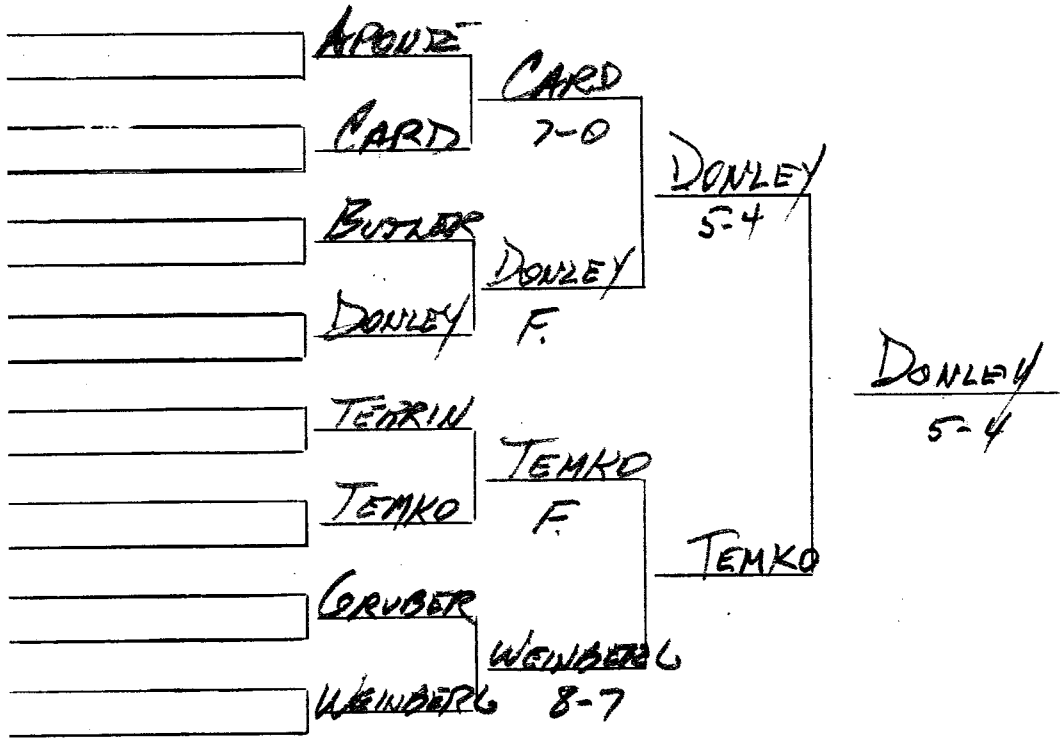

101 lb. CLASS

BYE
SCHULZ, Montclair
BARBOUR, Shady Side
APONTE, Stony Brook

CUNNINGHAM, Episcopal
CARD, McCallie
ROSENKRANS, Blair
SCOTT, St. Andrews

MISLAN, Lawrenceville
SOFRIET, Christ
BUTLER, Hill
BYE

BELLERAN, St. Benedict's
DONLEY, NYMA
BYE
PETTI, St. Bernard's

BYE
TERRIN, Poly Prep
WONG, Friends
KENNEDY, Univ.

YEHSLEY, Germantown
DIETER, M. Hershey
TEMKO, St. Albans
PAMBIANCO, Wyoming

BREMAN, Peddie
GRUBER, New Church
SIMONS, Pennington
BYE

WEINBERG, Baylor
PICARELLA, Morristown
LINDGREN, Hawken
BYE