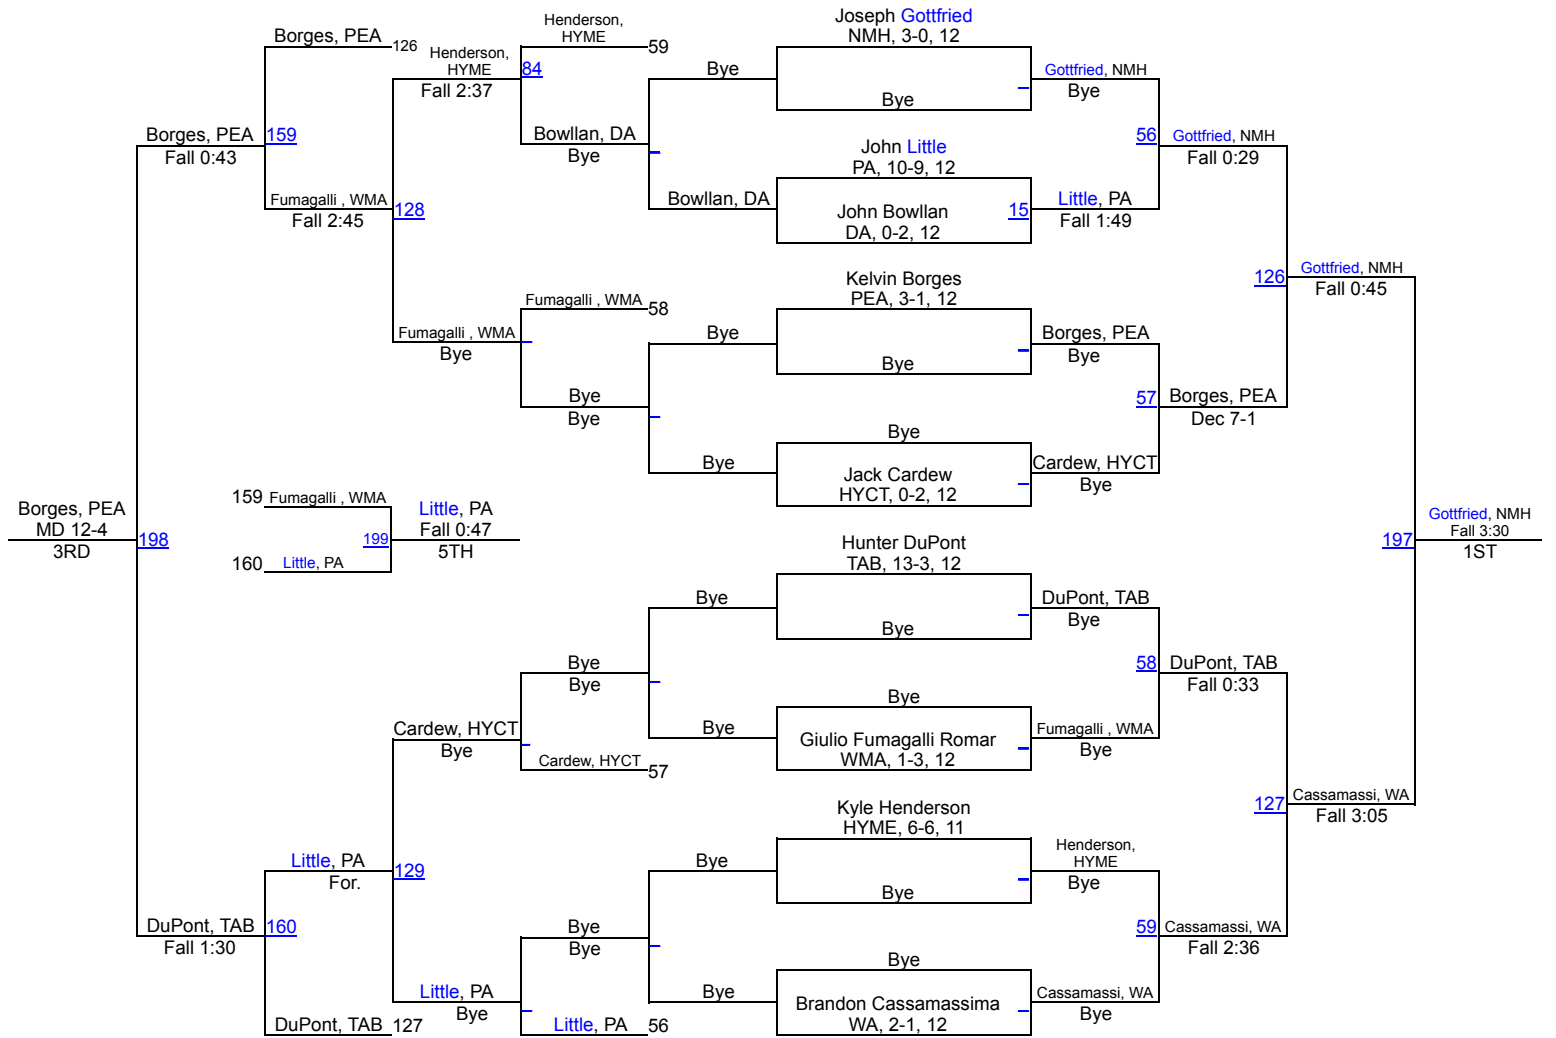

2015 Class A Wrestling Championships