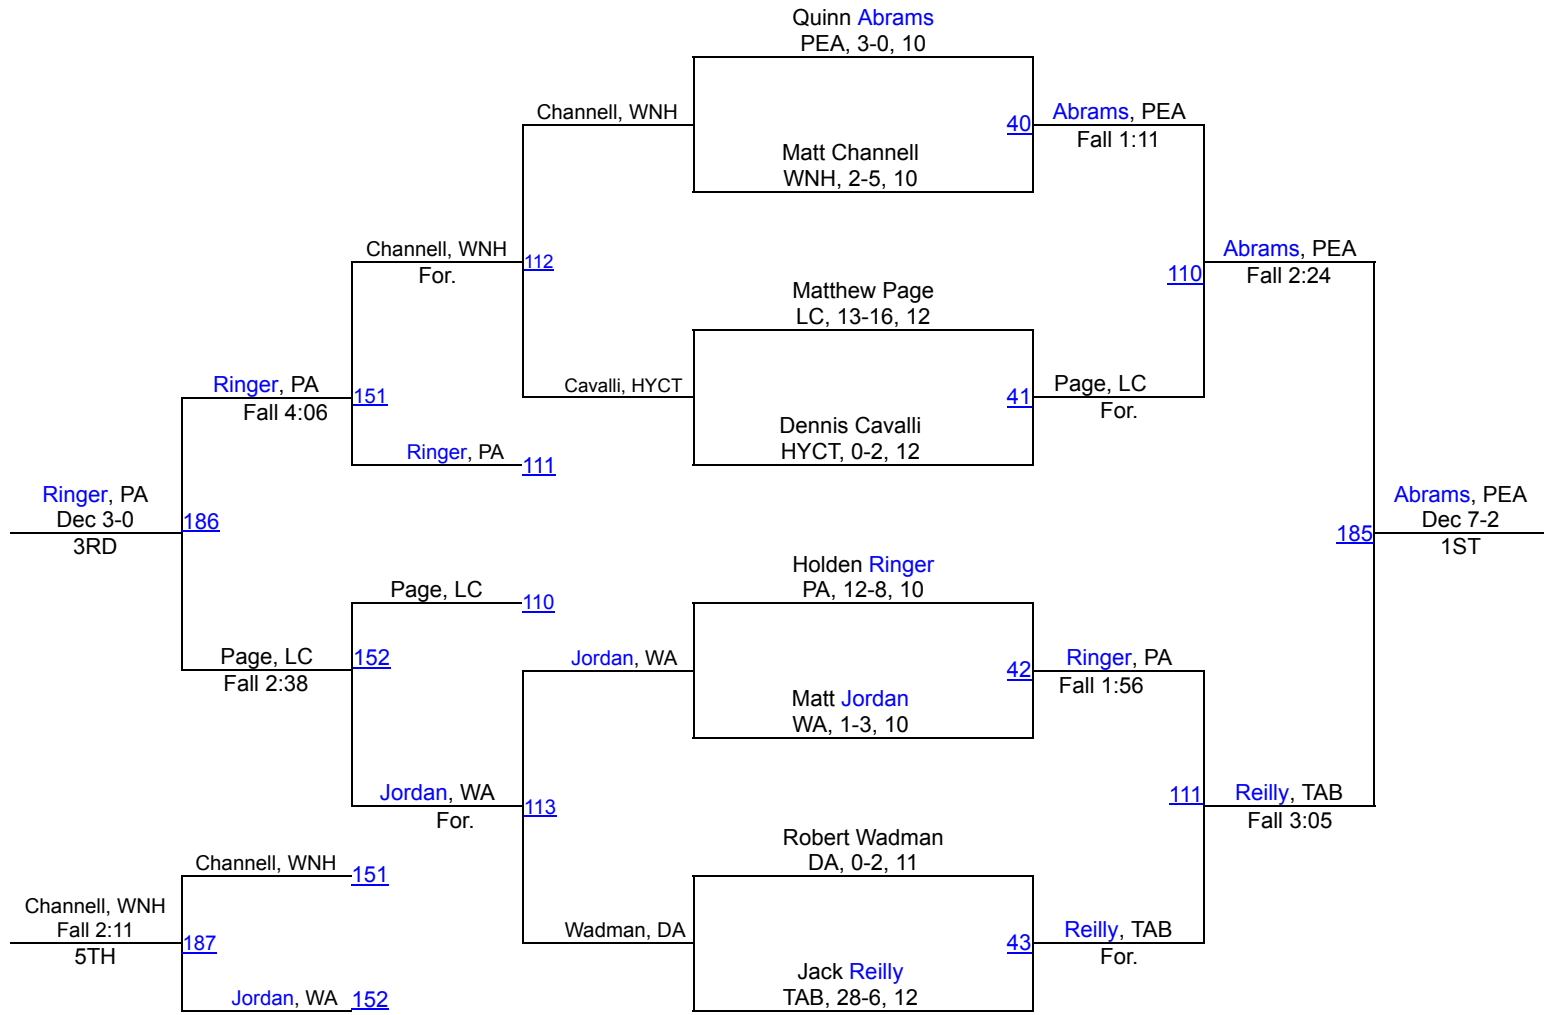

2015 Class A Wrestling Championships

145