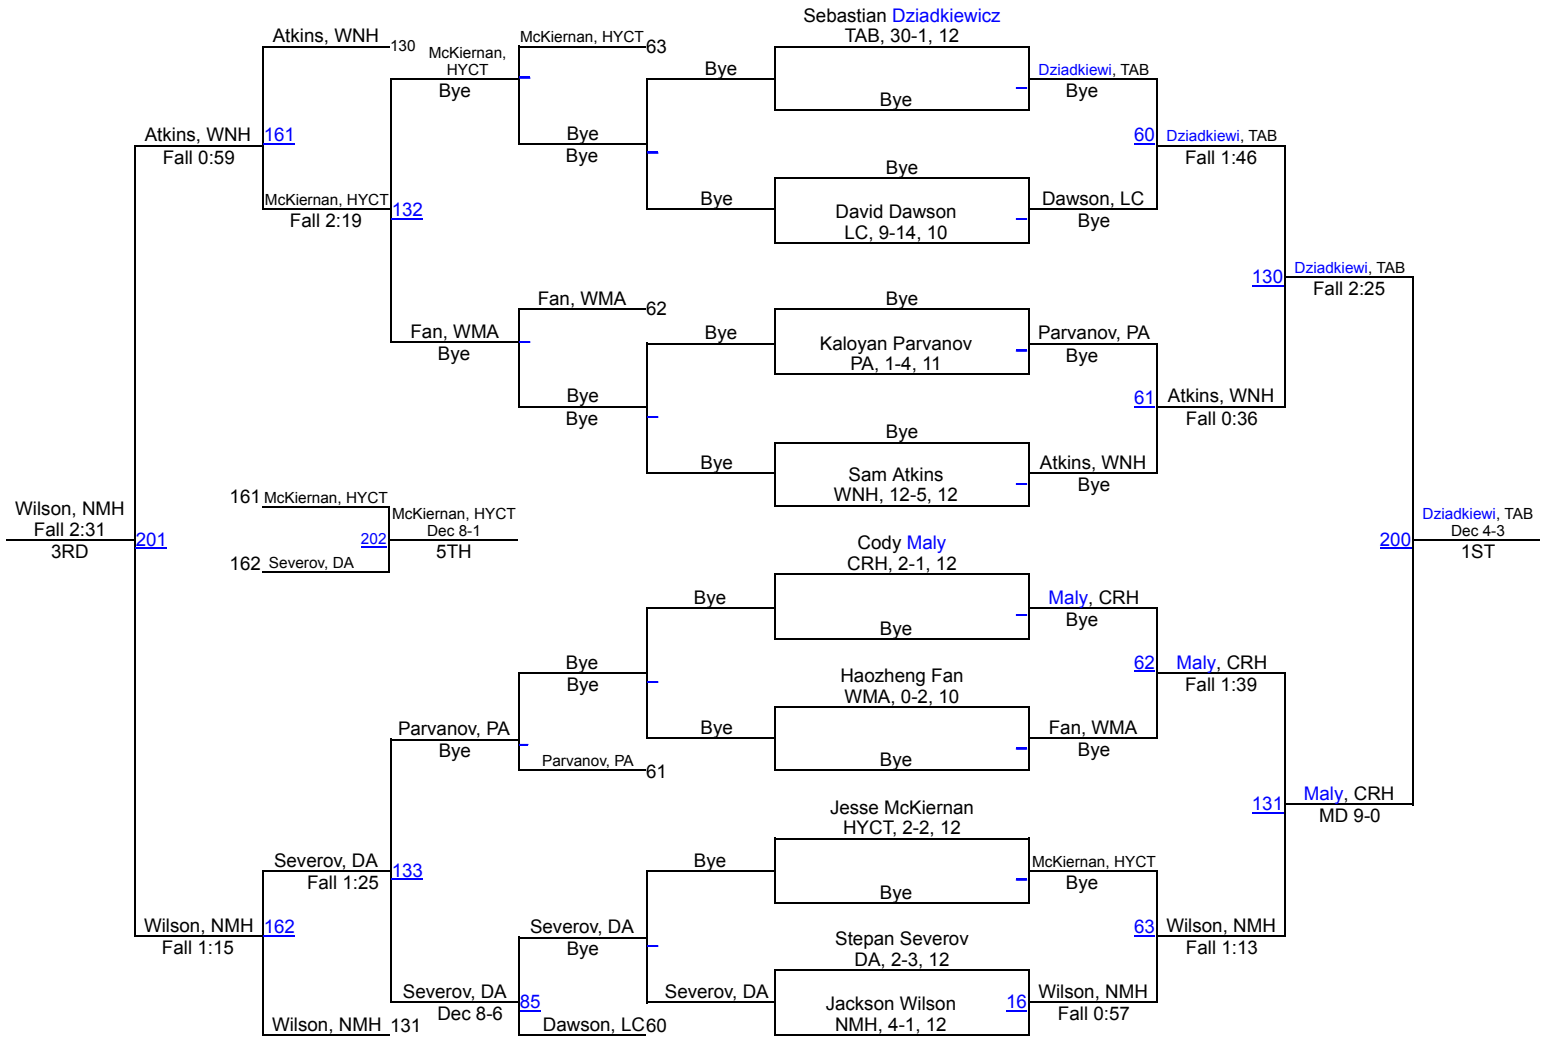

2015 Class A Wrestling Championships