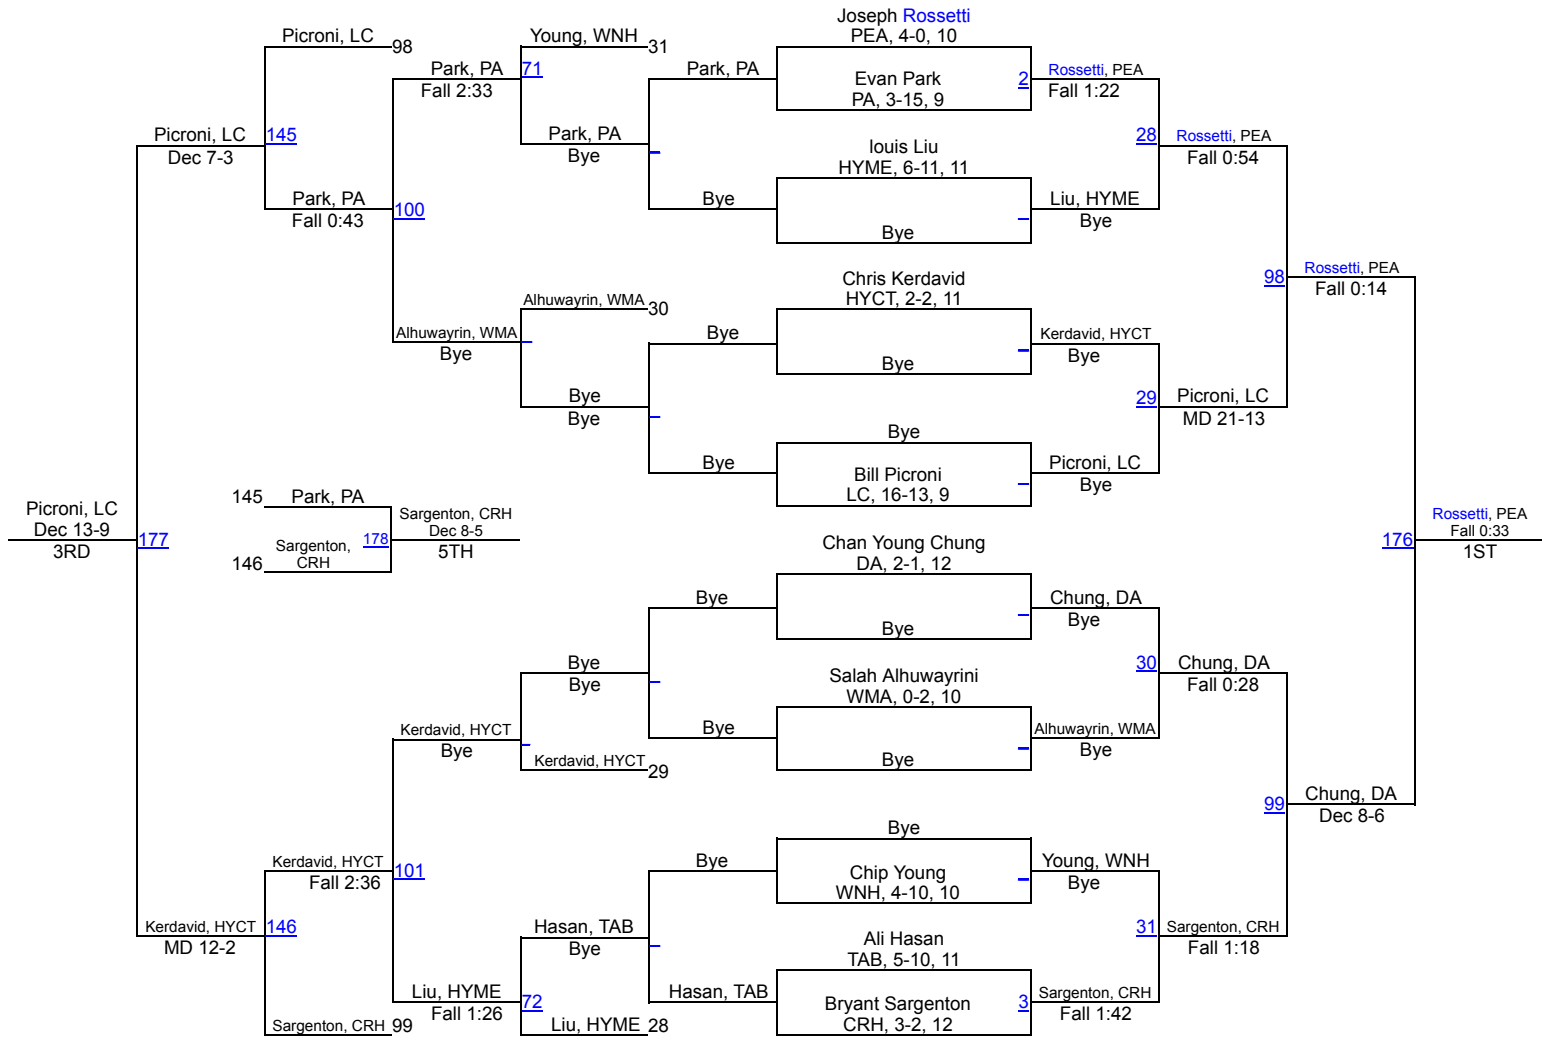

2015 Class A Wrestling Championships