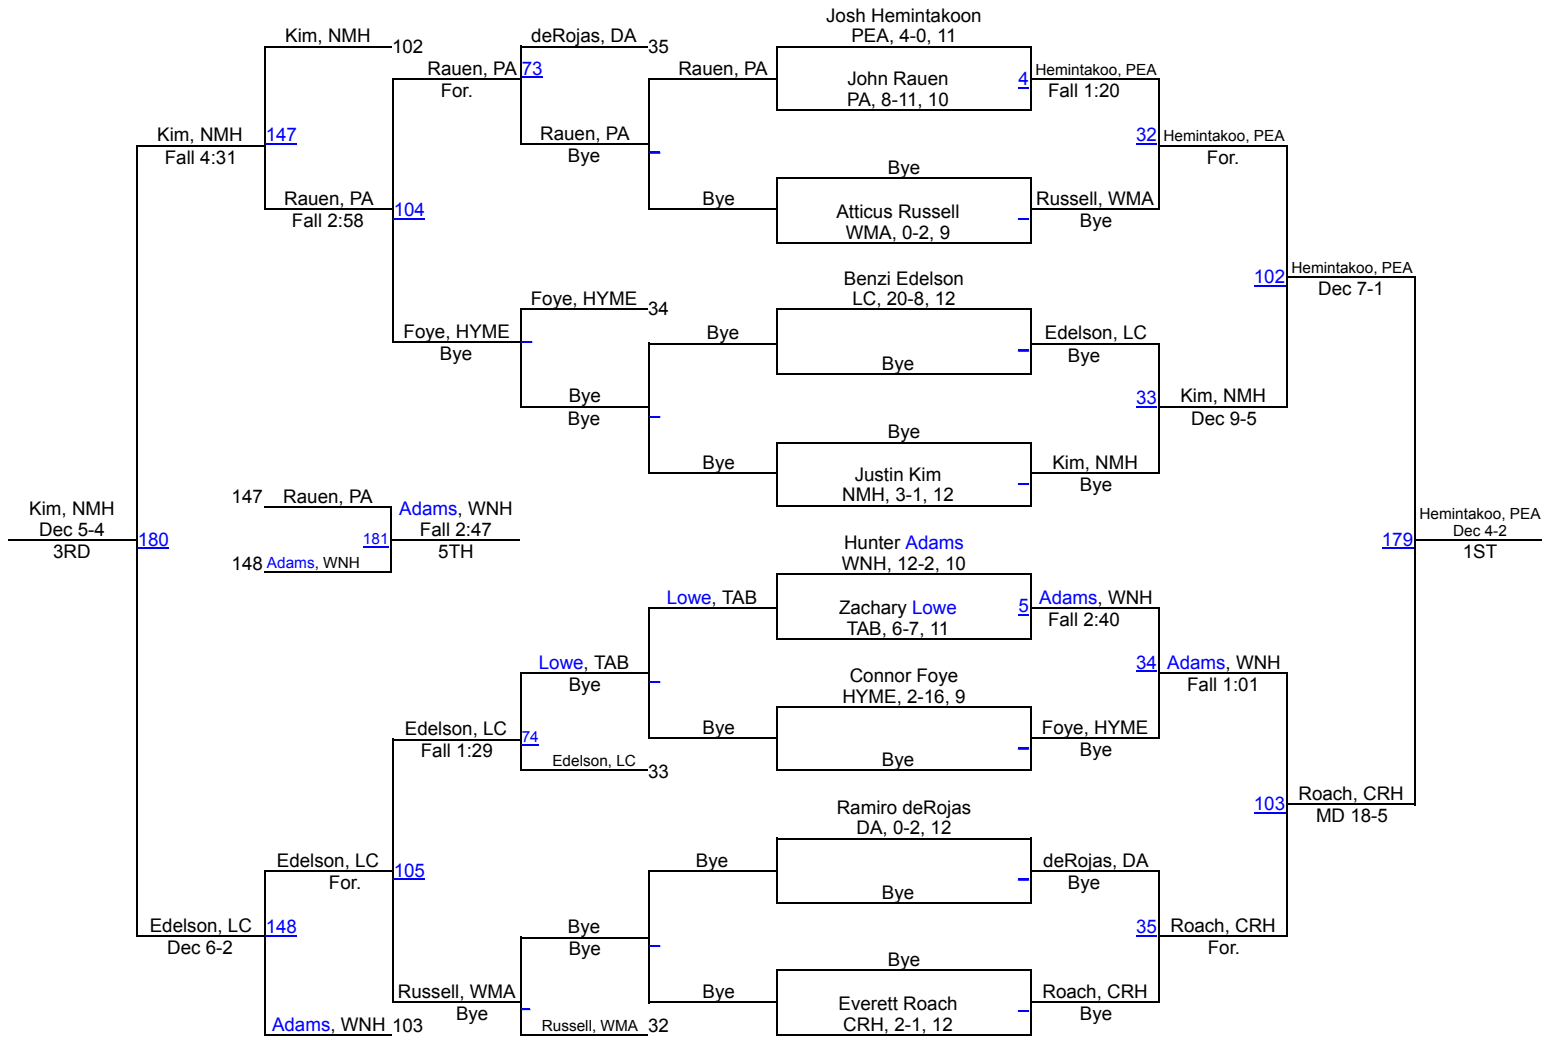

2015 Class A Wrestling Championships