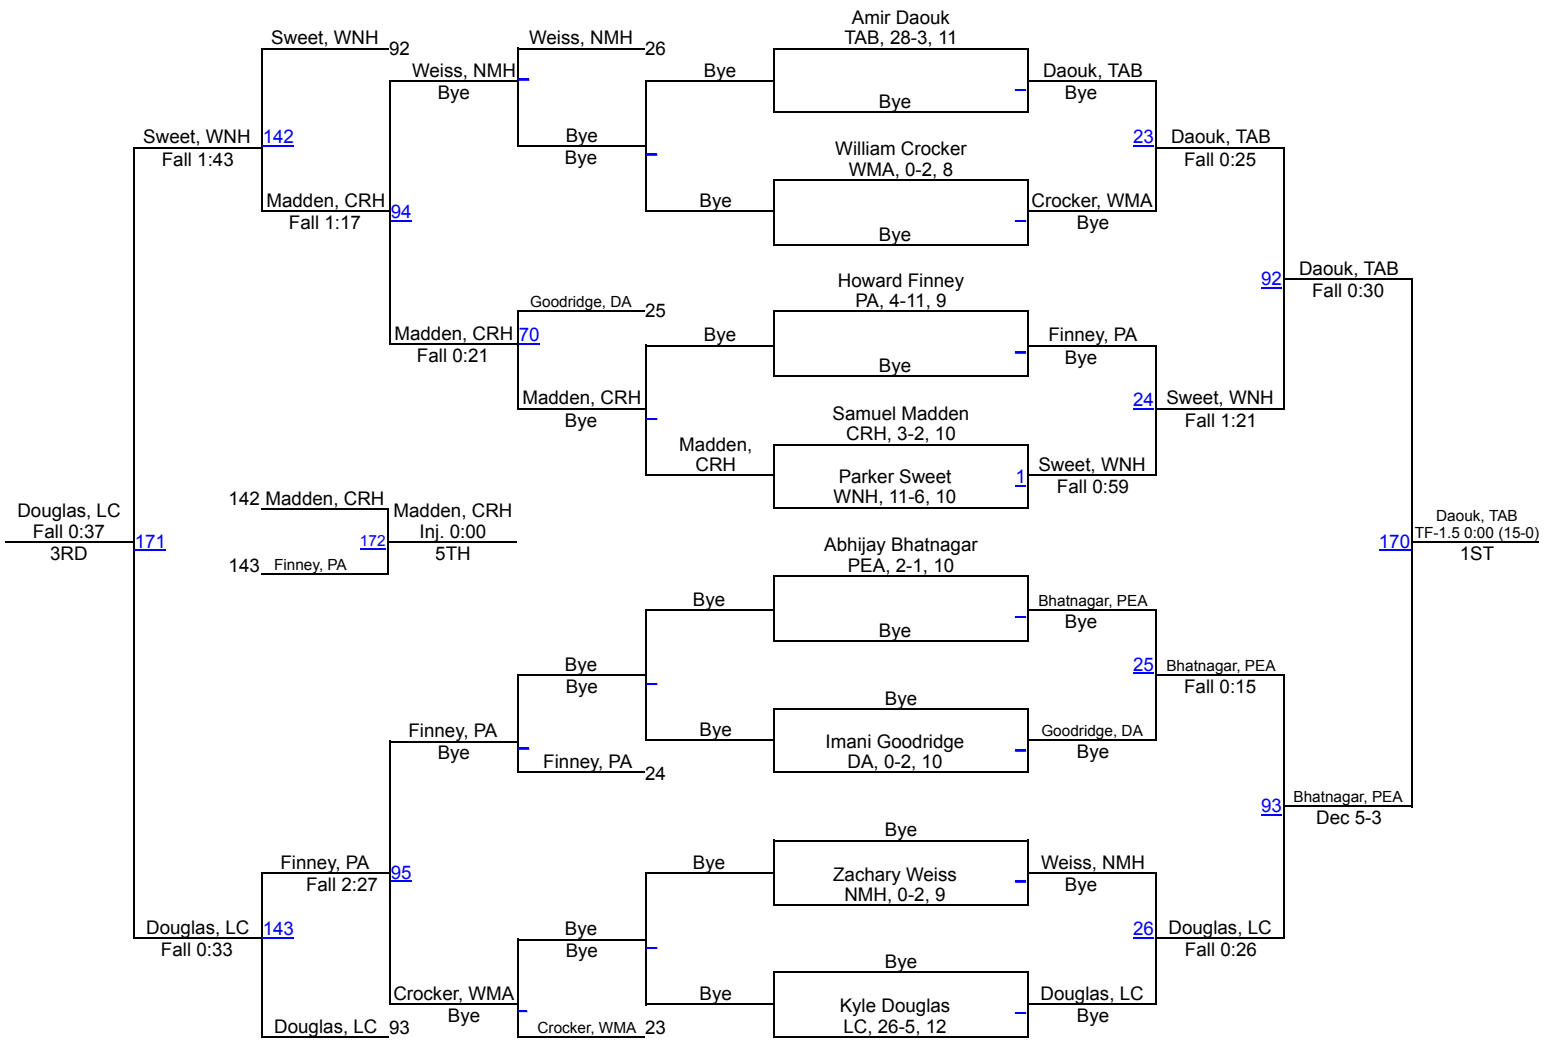

# 2015 Class A Wrestling Championships

113