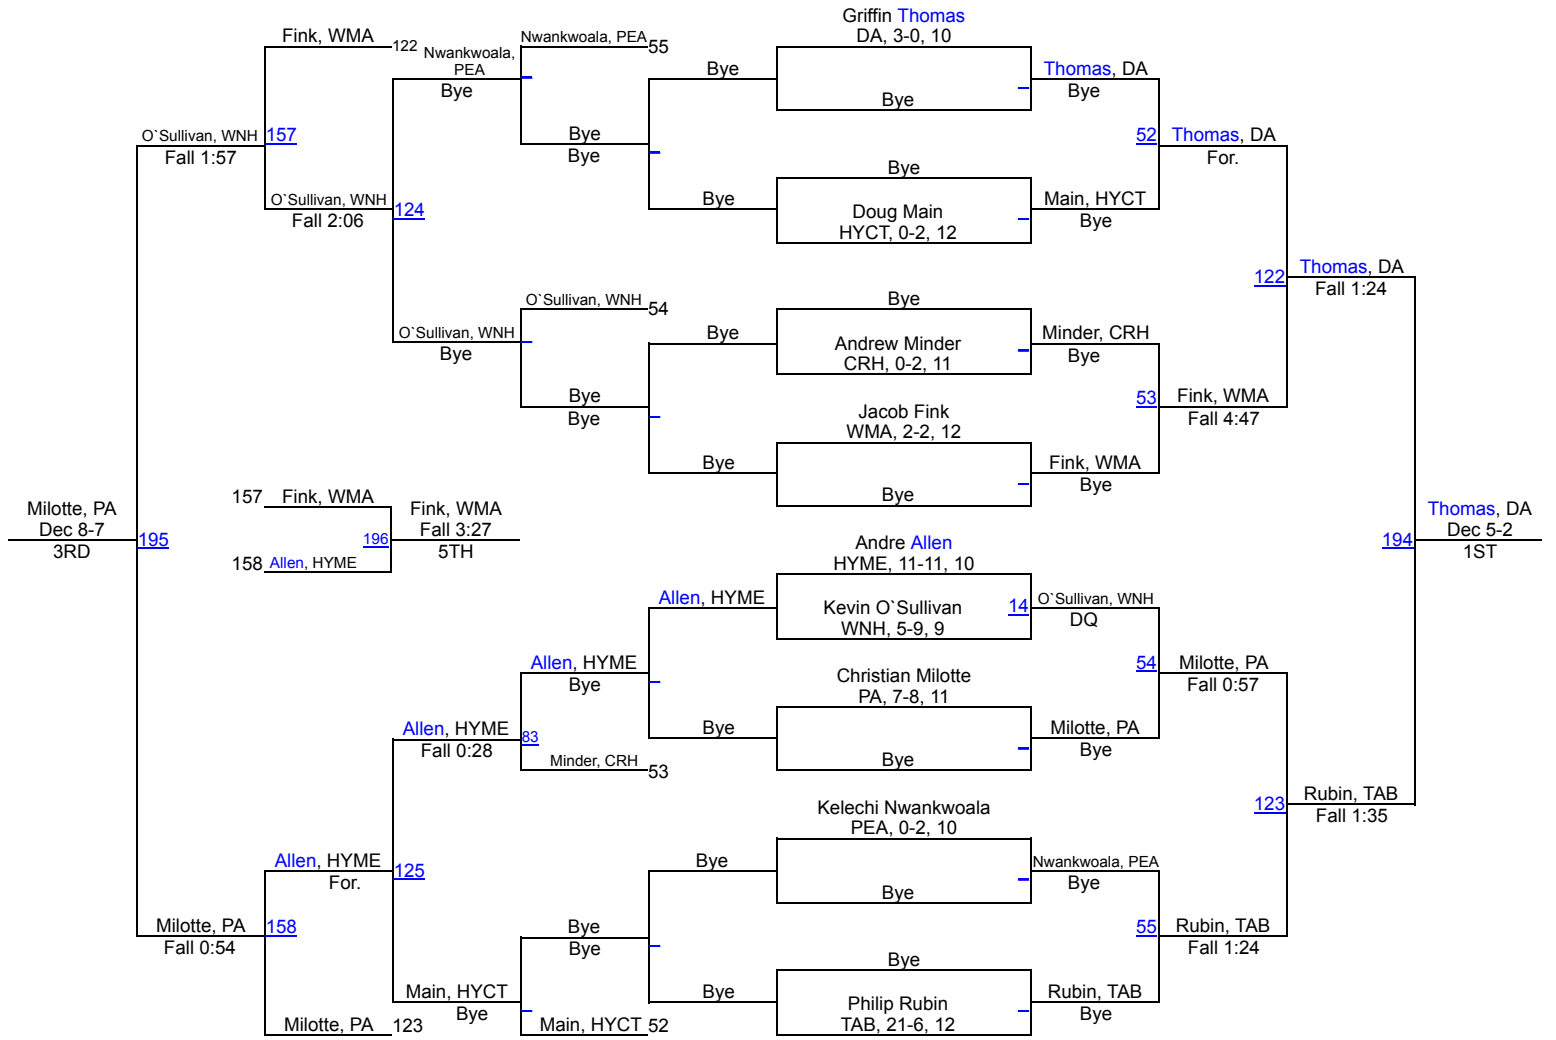

2015 Class A Wrestling Championships