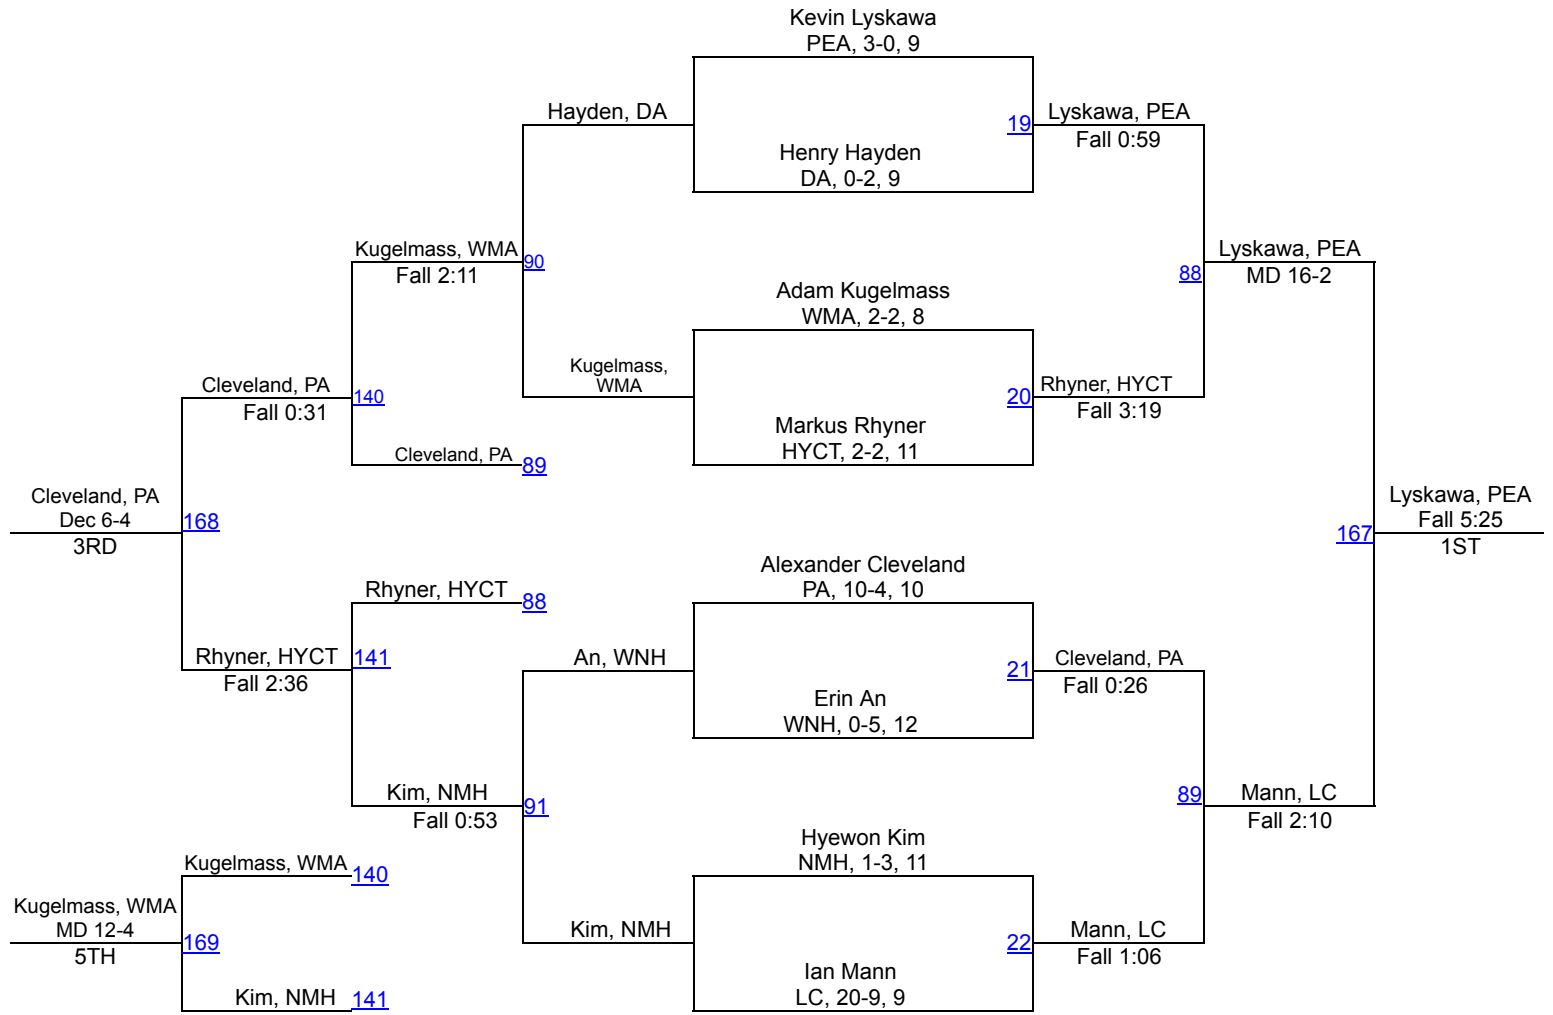

# 2015 Class A Wrestling Championships

113