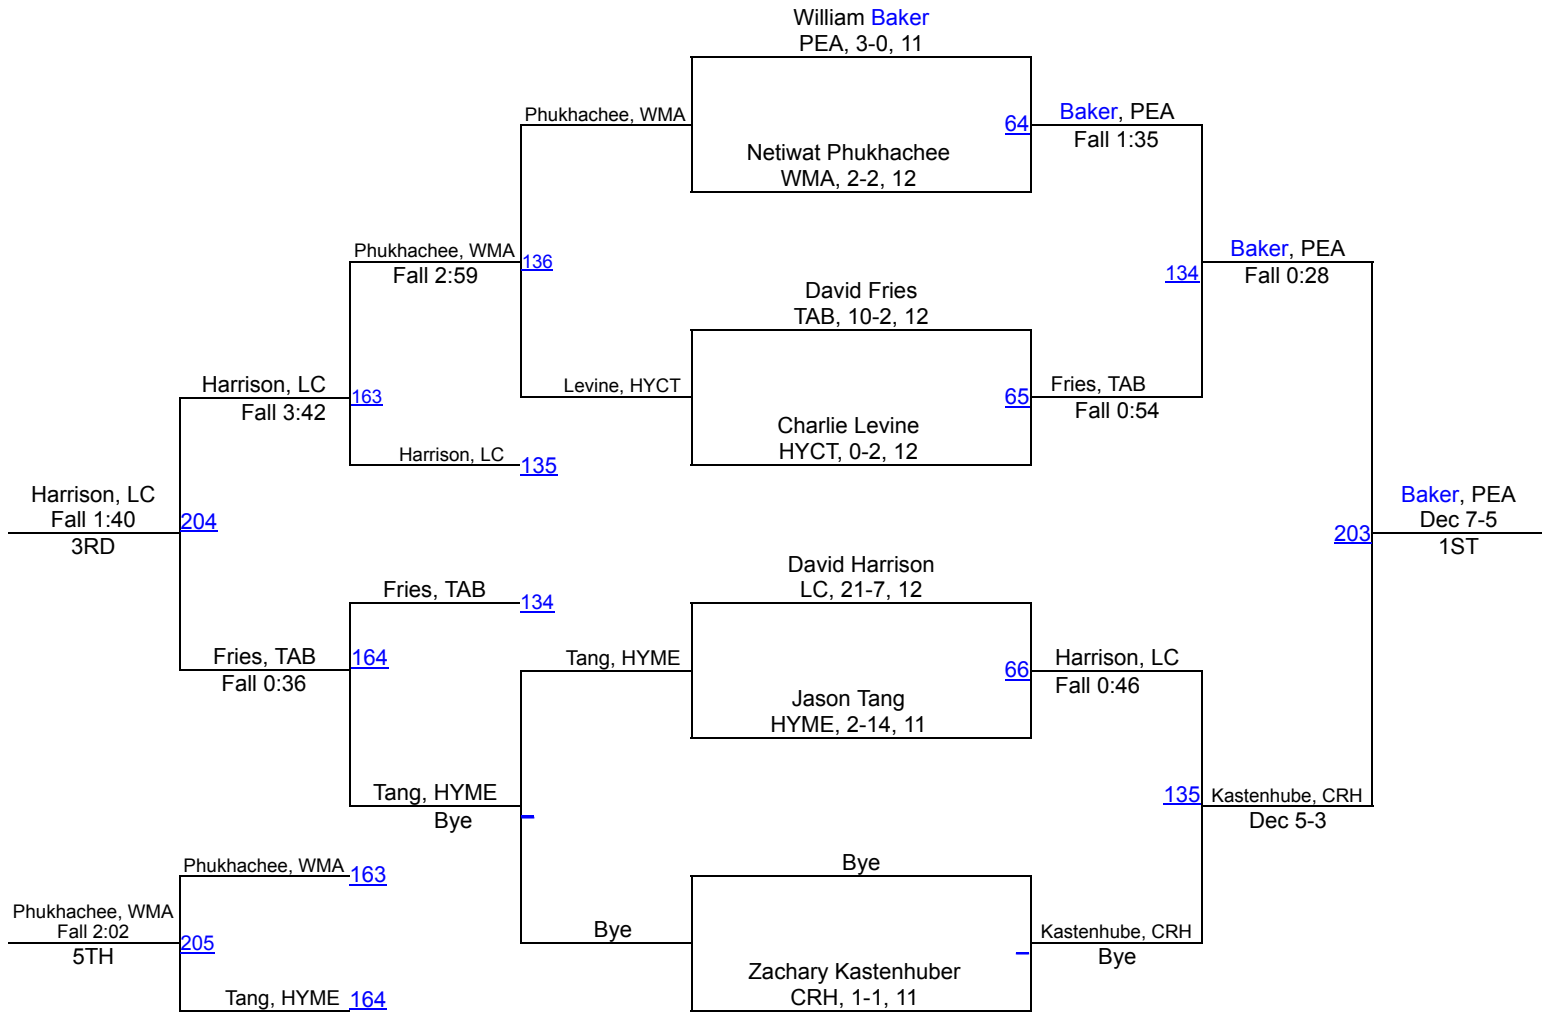

2015 Class A Wrestling Championships