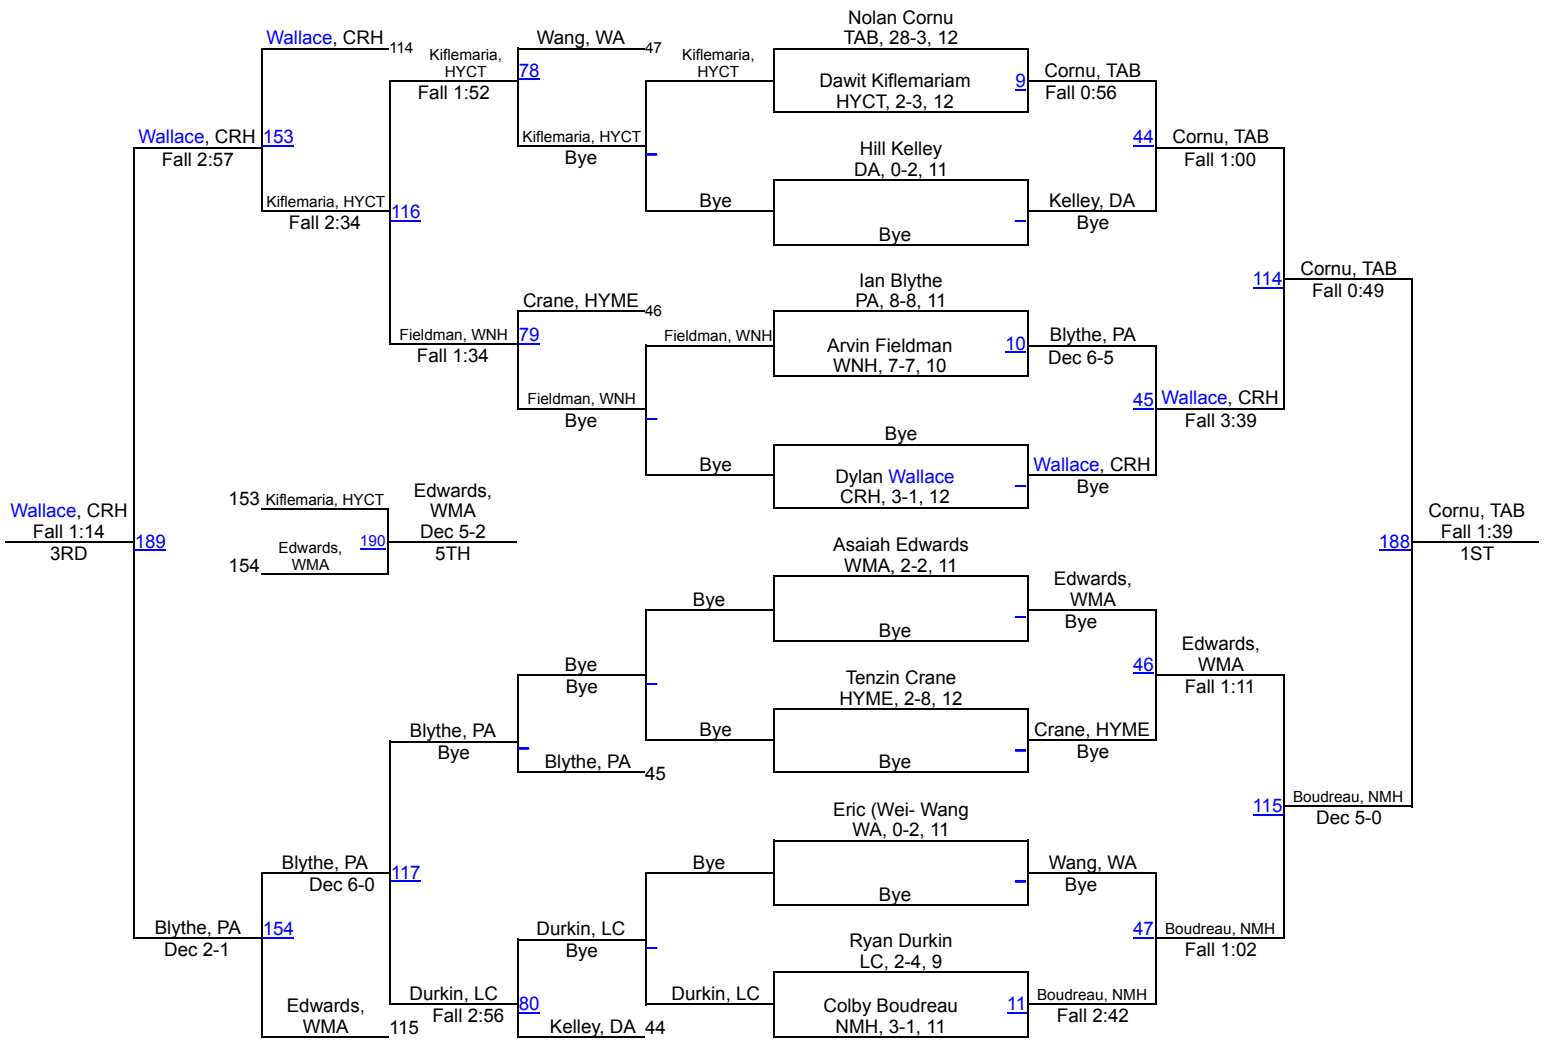

2015 Class A Wrestling Championships