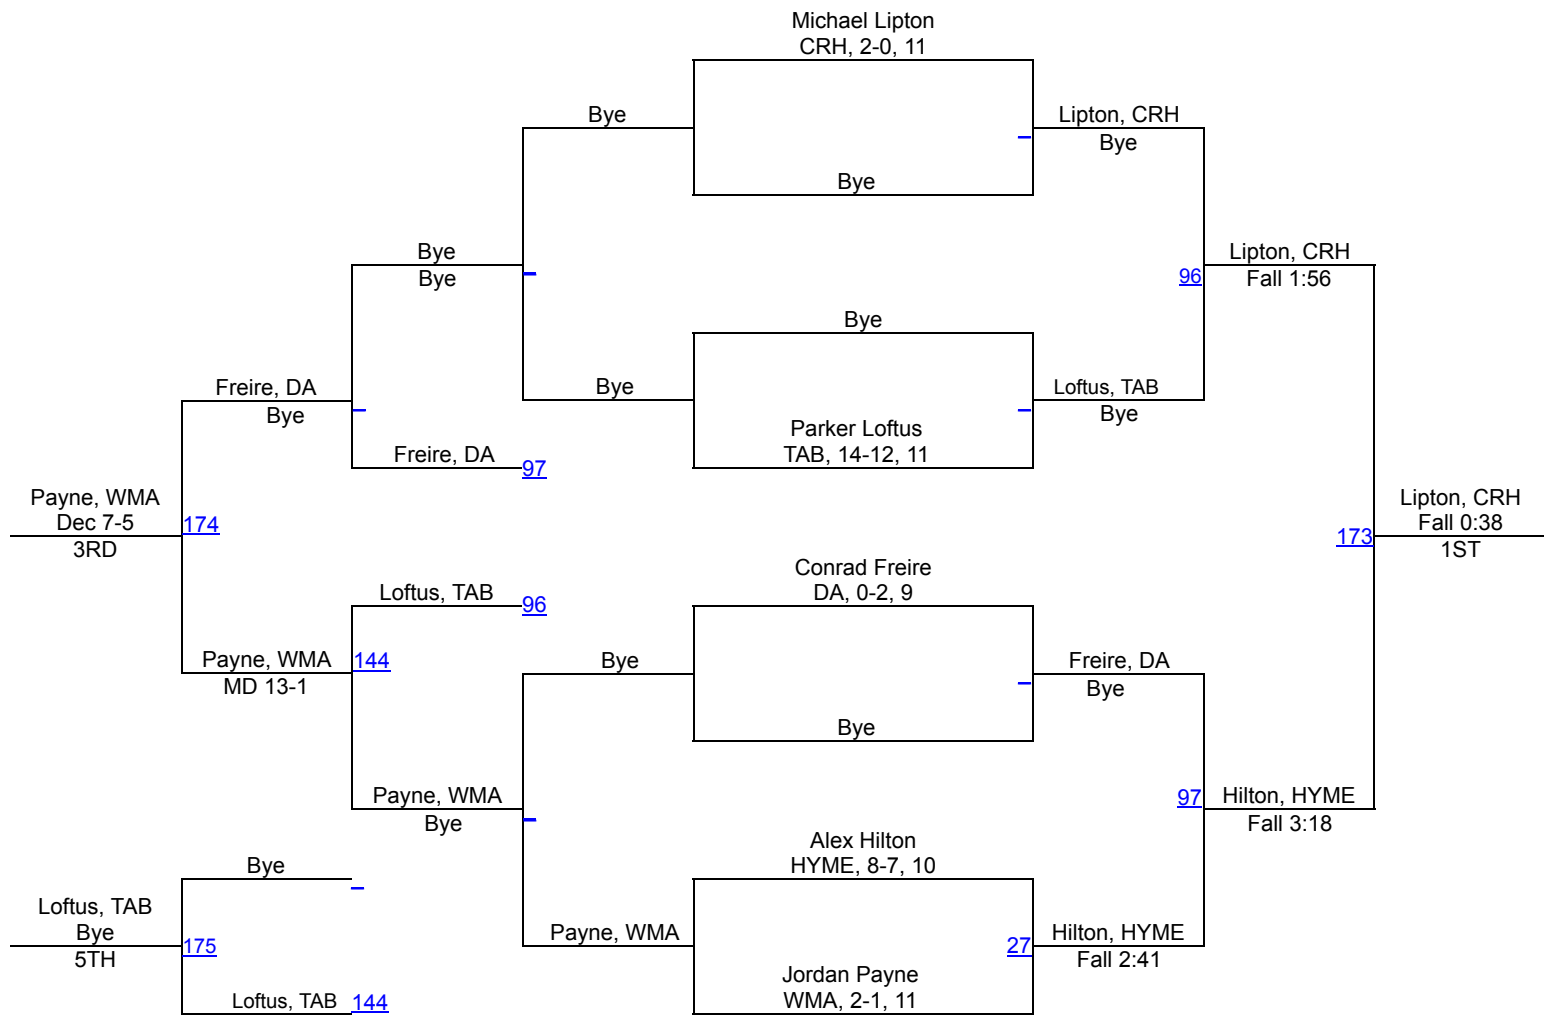

2015 Class A Wrestling Championships