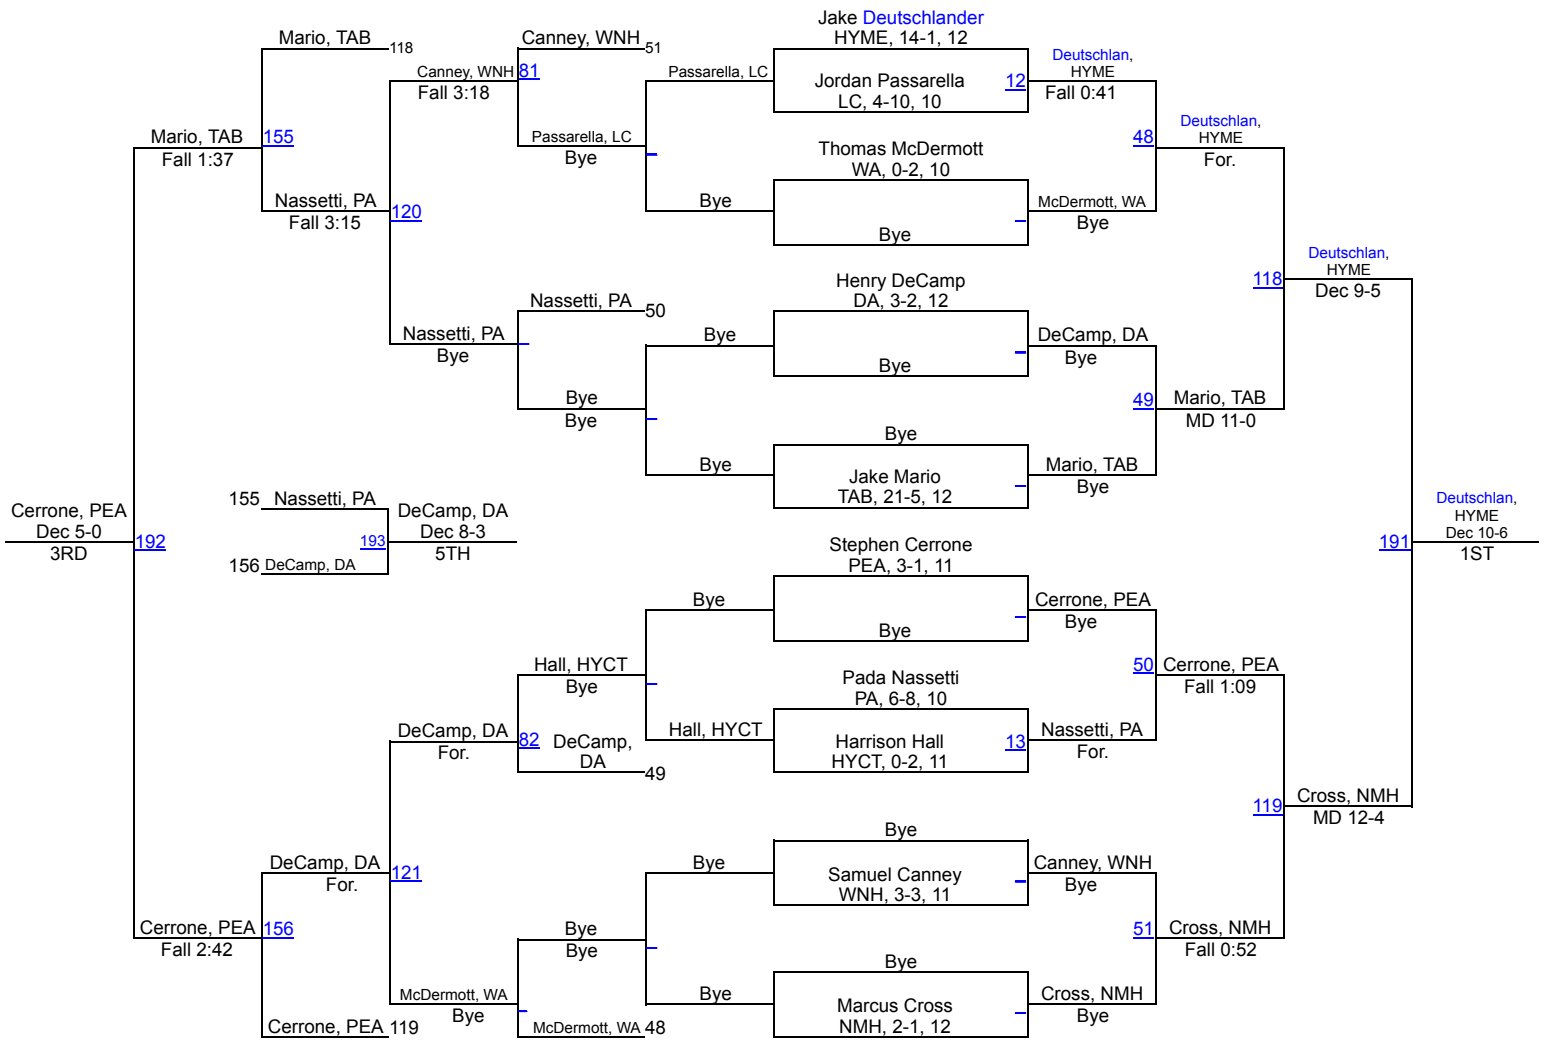

2015 Class A Wrestling Championships