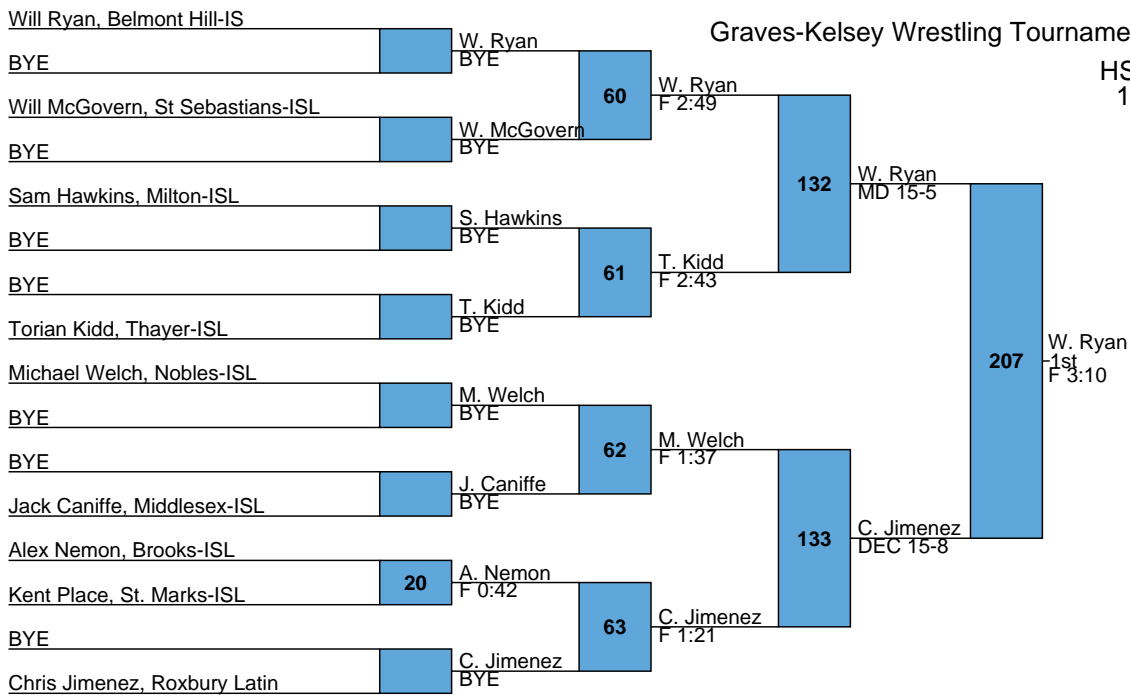

Graves-Kelsey Wrestling Tournament

HS-1
160

Graves-Kelsey Wrestling Tournament

HS-1
170

Graves-Kelsey Wrestling Tournament

HS-1
182

Graves-Kelsey Wrestling Tournament

HS-1
195