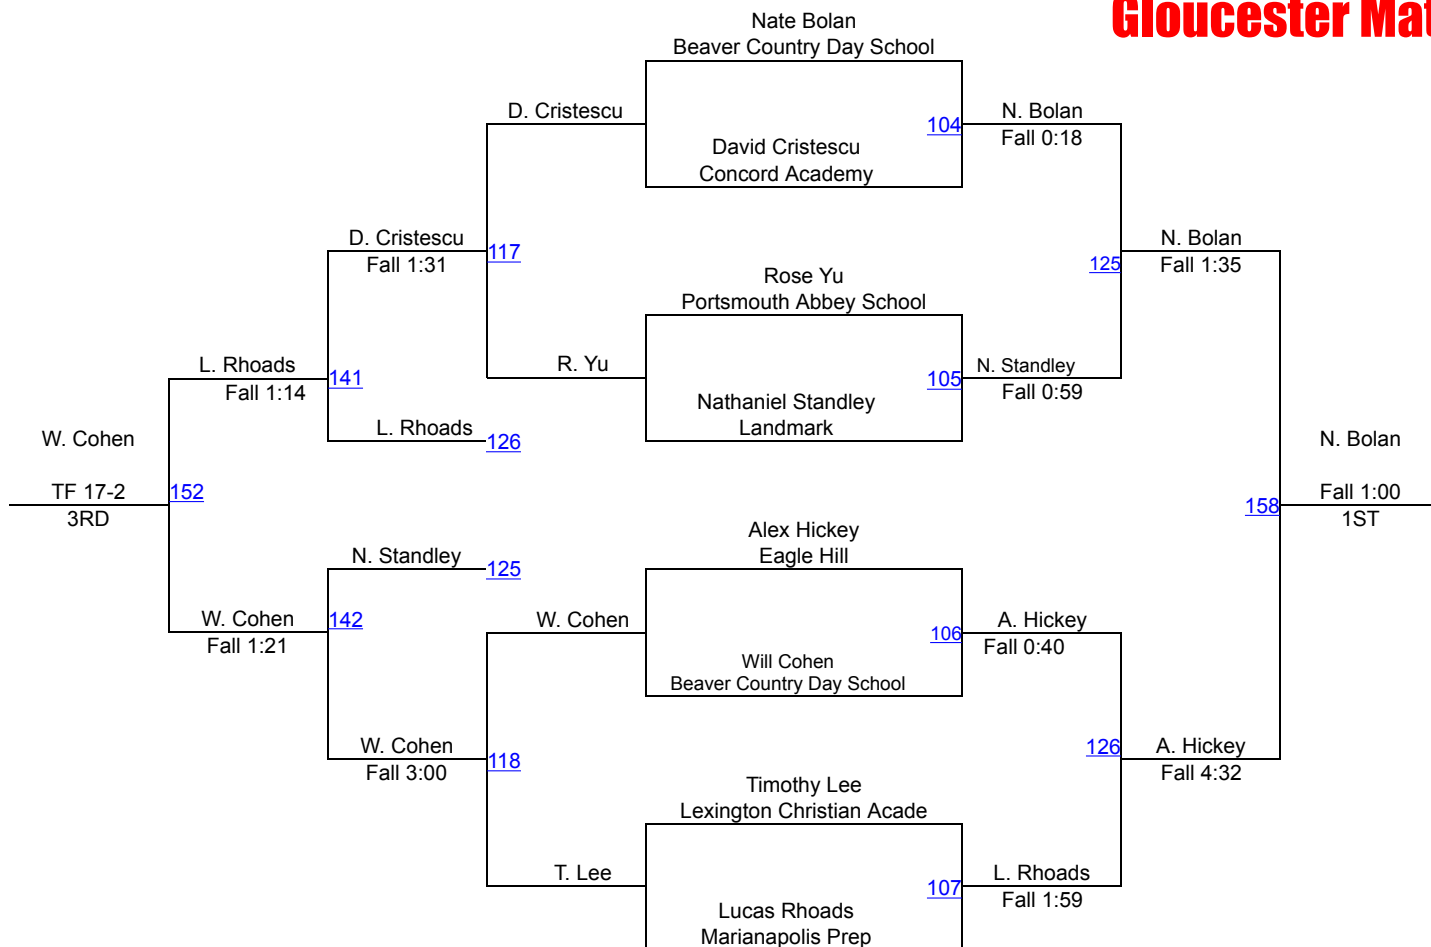

EIL Invitational Tournament

Wrestlers 106 Gloucester Mat

EIL Invitational Tournament

Wrestlers 113 Gloucester Mat

EIL Invitational Tournament

Wrestlers 120 Gloucester Mat

EIL Invitational Tournament

Wrestlers 126 Gloucester Mat

EIL Invitational Tournament

Wrestlers 138 Gloucester Mat

EIL Invitational Tournament

Wrestlers 152 Gloucester Mat

EIL Invitational Tournament

Wrestlers 160 Gloucester Mat

EIL Invitational Tournament

Wrestlers 170 Gloucester Mat

EIL Invitational Tournament

Wrestlers 182 Gloucester Mat

EIL Invitational Tournament

Wrestlers 195 Landmark Mat

EIL Invitational Tournament

Wrestlers 220 Gloucester Mat

EIL Invitational Tournament

Wrestlers 285 Gloucester Mat