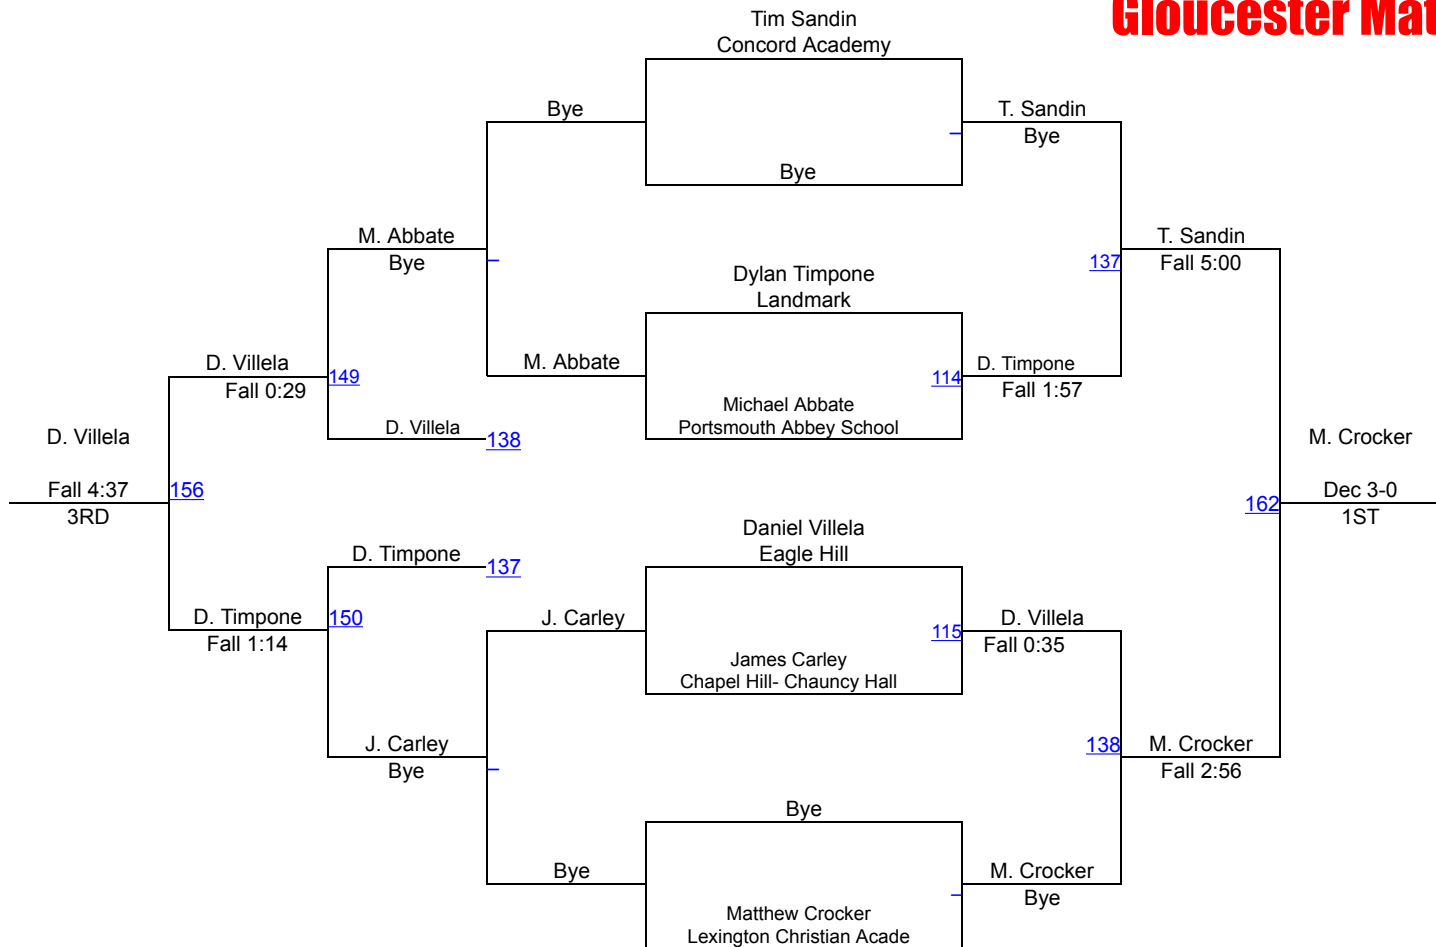

EIL Invitational Tournament

Wrestlers 106 Gloucester Mat

EIL Invitational Tournament

Wrestlers 113 Gloucester Mat

EIL Invitational Tournament

Wrestlers 120 Gloucester Mat

EIL Invitational Tournament

Wrestlers 126 Gloucester Mat

EIL Invitational Tournament

Wrestlers 138 Gloucester Mat

EIL Invitational Tournament

Wrestlers 152 Gloucester Mat

EIL Invitational Tournament

Wrestlers 160 Gloucester Mat

EIL Invitational Tournament

Wrestlers 170 Gloucester Mat

EIL Invitational Tournament

Wrestlers 182 Gloucester Mat

EIL Invitational Tournament

Wrestlers 195 Landmark Mat

EIL Invitational Tournament

Wrestlers 220 Gloucester Mat

EIL Invitational Tournament

Wrestlers 285 Gloucester Mat