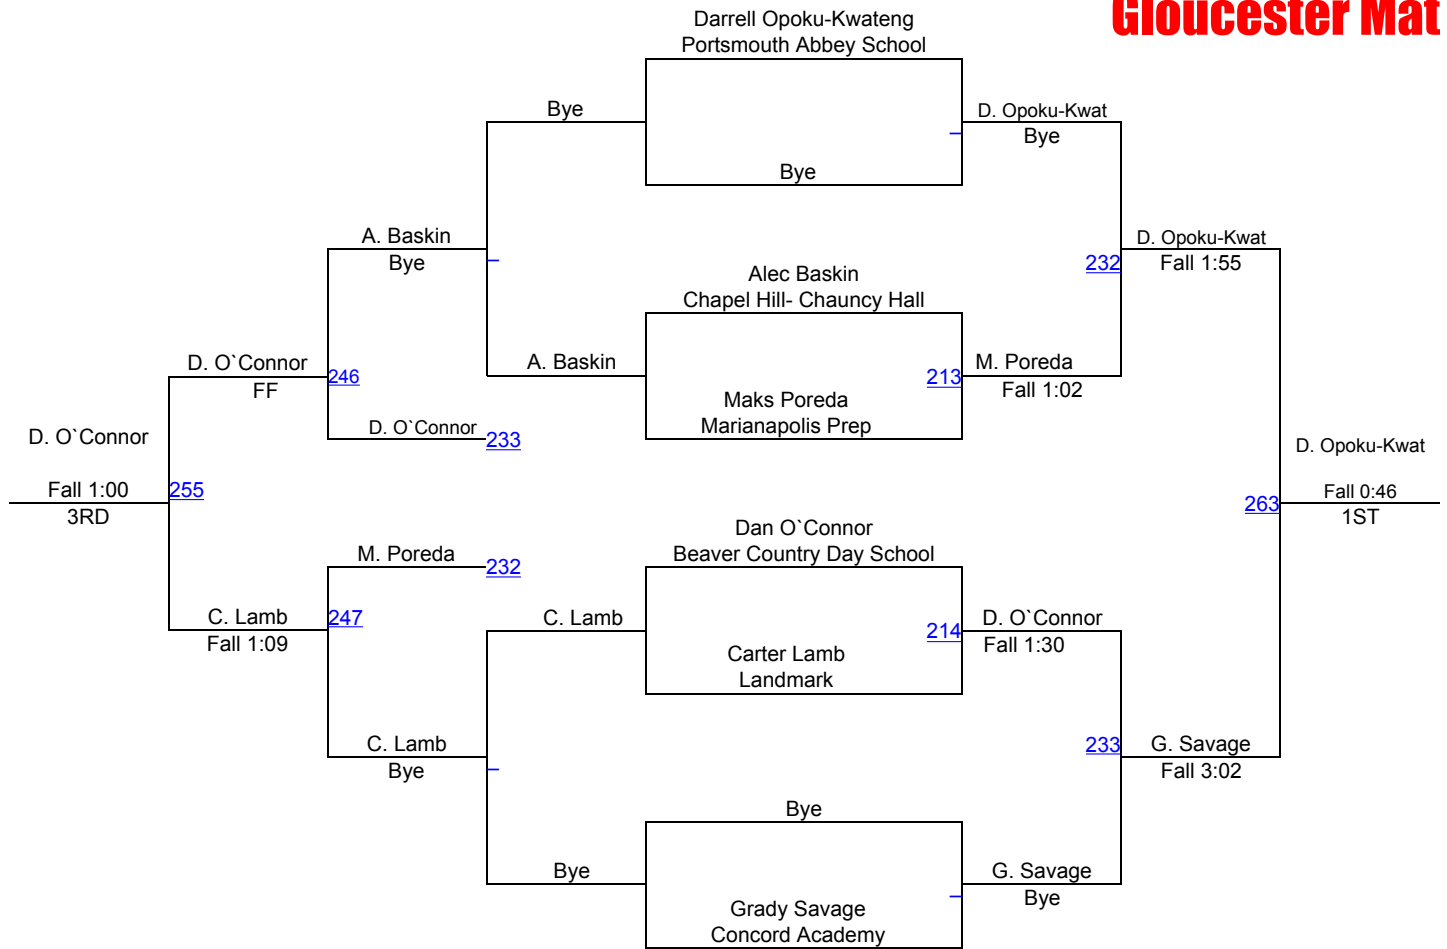

EIL Invitational Tournament

Wrestlers 138 Gloucester Mat

EIL Invitational Tournament

Wrestlers 152 Gloucester Mat

EIL Invitational Tournament

Wrestlers 160 Gloucester Mat

EIL Invitational Tournament

Wrestlers 170 Gloucester Mat

EIL Invitational Tournament

Wrestlers 182 Gloucester Mat

EIL Invitational Tournament

Wrestlers 195 Landmark Mat

EIL Invitational Tournament

Wrestlers 220 Gloucester Mat

EIL Invitational Tournament

Wrestlers 285 Gloucester Mat

EIL Invitational Tournament

2/12/22

Eagle Hill School	185.5
Concord Academy	180
Portsmouth Abbey	154
Lexington Chirstian Academy	149
Marianapolis	103
Landmark	78
Beaver Country Day school	59
Chapel Hill - Chauncy Hall	18