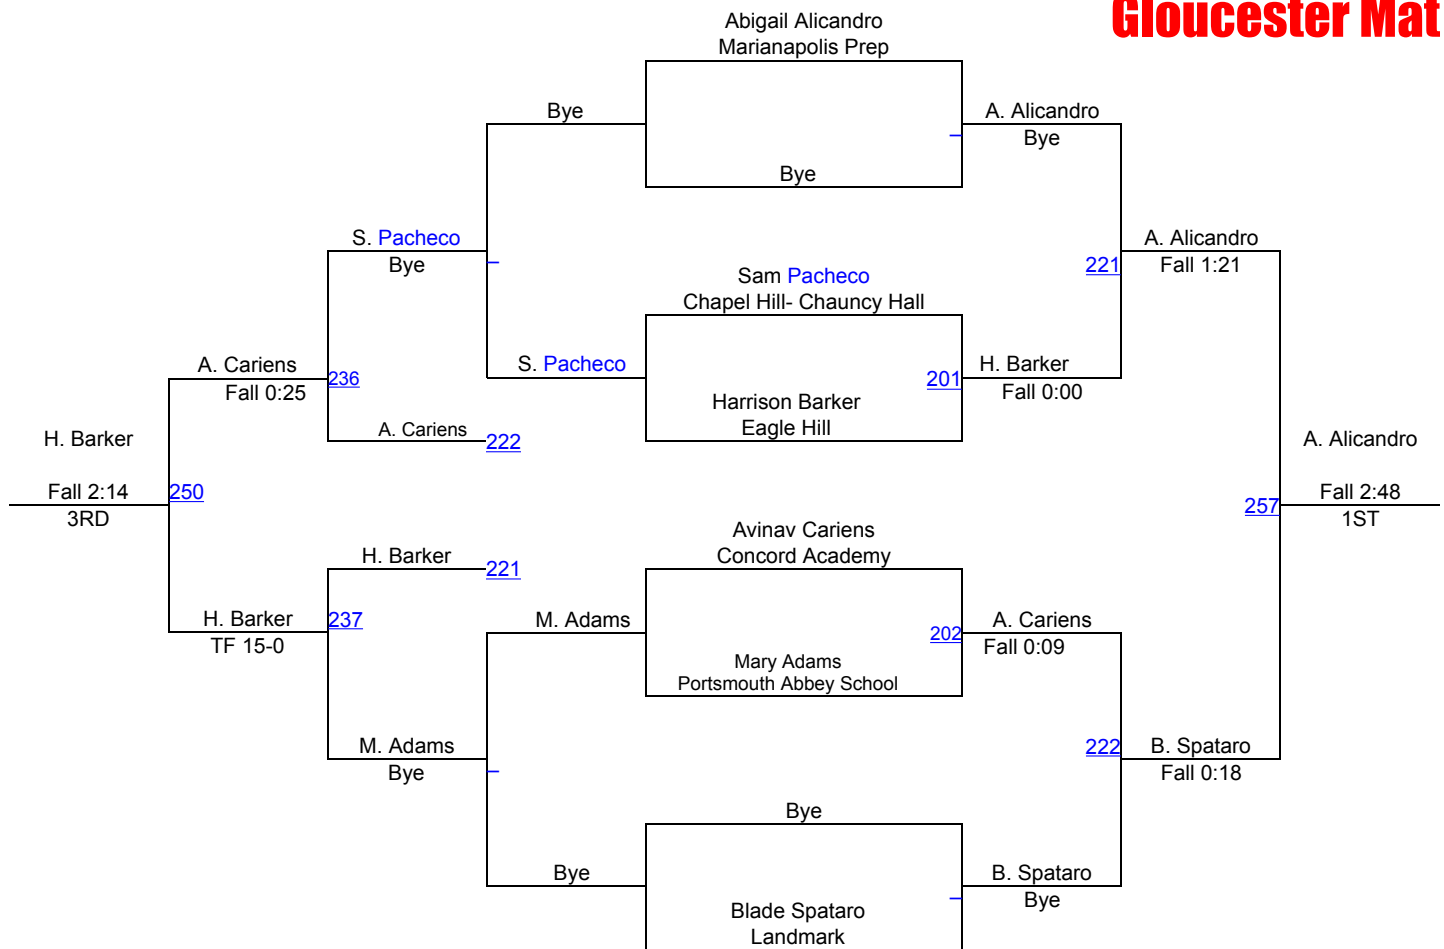

EIL Invitational Tournament

Wrestlers 106 Gloucester Mat

EIL Invitational Tournament

Wrestlers 113 Gloucester Mat

EIL Invitational Tournament

Wrestlers 120 Gloucester Mat

EIL Invitational Tournament

Wrestlers 126 Gloucester Mat

EIL Invitational Tournament

Wrestlers 138 Gloucester Mat

EIL Invitational Tournament

Wrestlers 152 Gloucester Mat

EIL Invitational Tournament

Wrestlers 160 Gloucester Mat

EIL Invitational Tournament

Wrestlers 170 Gloucester Mat

EIL Invitational Tournament

Wrestlers 182 Gloucester Mat

EIL Invitational Tournament

Wrestlers 195 Landmark Mat

EIL Invitational Tournament

Wrestlers 220 Gloucester Mat

EIL Invitational Tournament

Wrestlers 285 Gloucester Mat