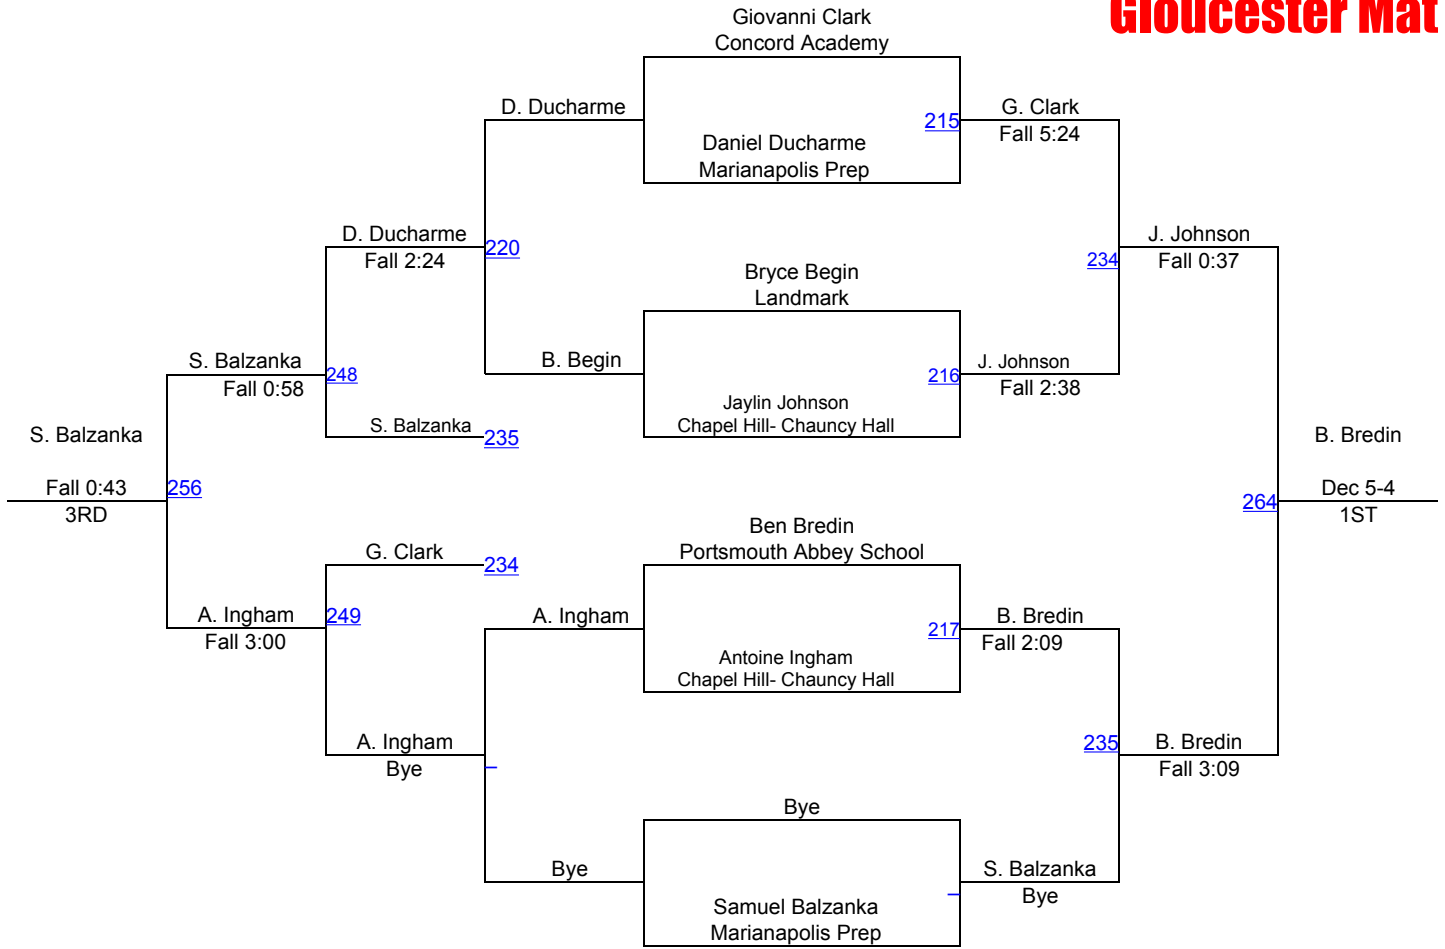

EIL Invitational Tournament

Wrestlers 182 Gloucester Mat

EIL Invitational Tournament

Wrestlers 195 Landmark Mat

EIL Invitational Tournament

Wrestlers 220 Gloucester Mat

EIL Invitational Tournament

Wrestlers 285 Gloucester Mat

EIL Invitational Tournament

2/12/22

Eagle Hill School	185.5
Concord Academy	180
Portsmouth Abbey	154
Lexington Chirstian Academy	149
Marianapolis	103
Landmark	78
Beaver Country Day school	59
Chapel Hill - Chauncy Hall	18